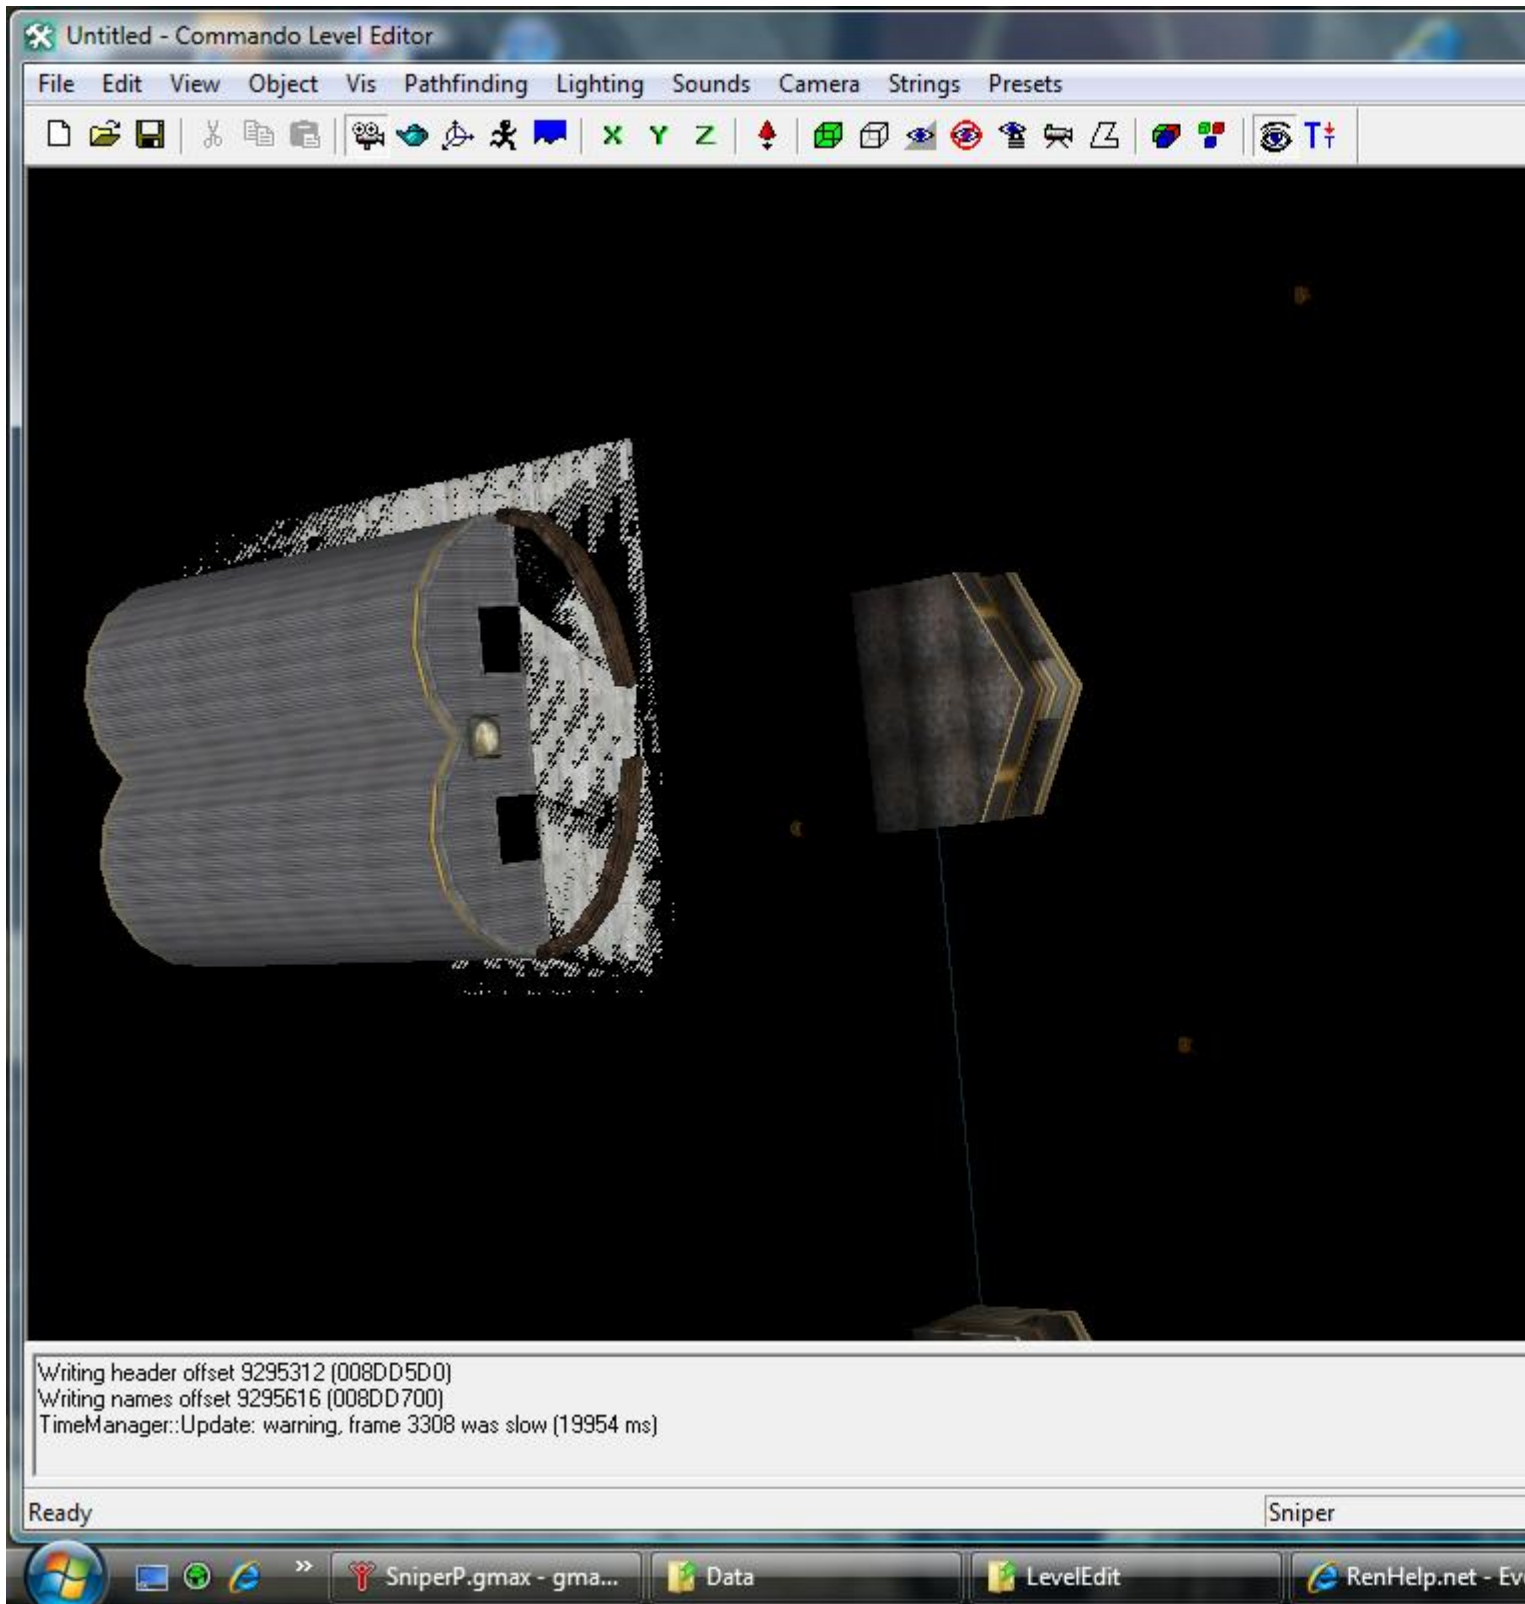

2) [map2.jpg](#), downloaded 150 times