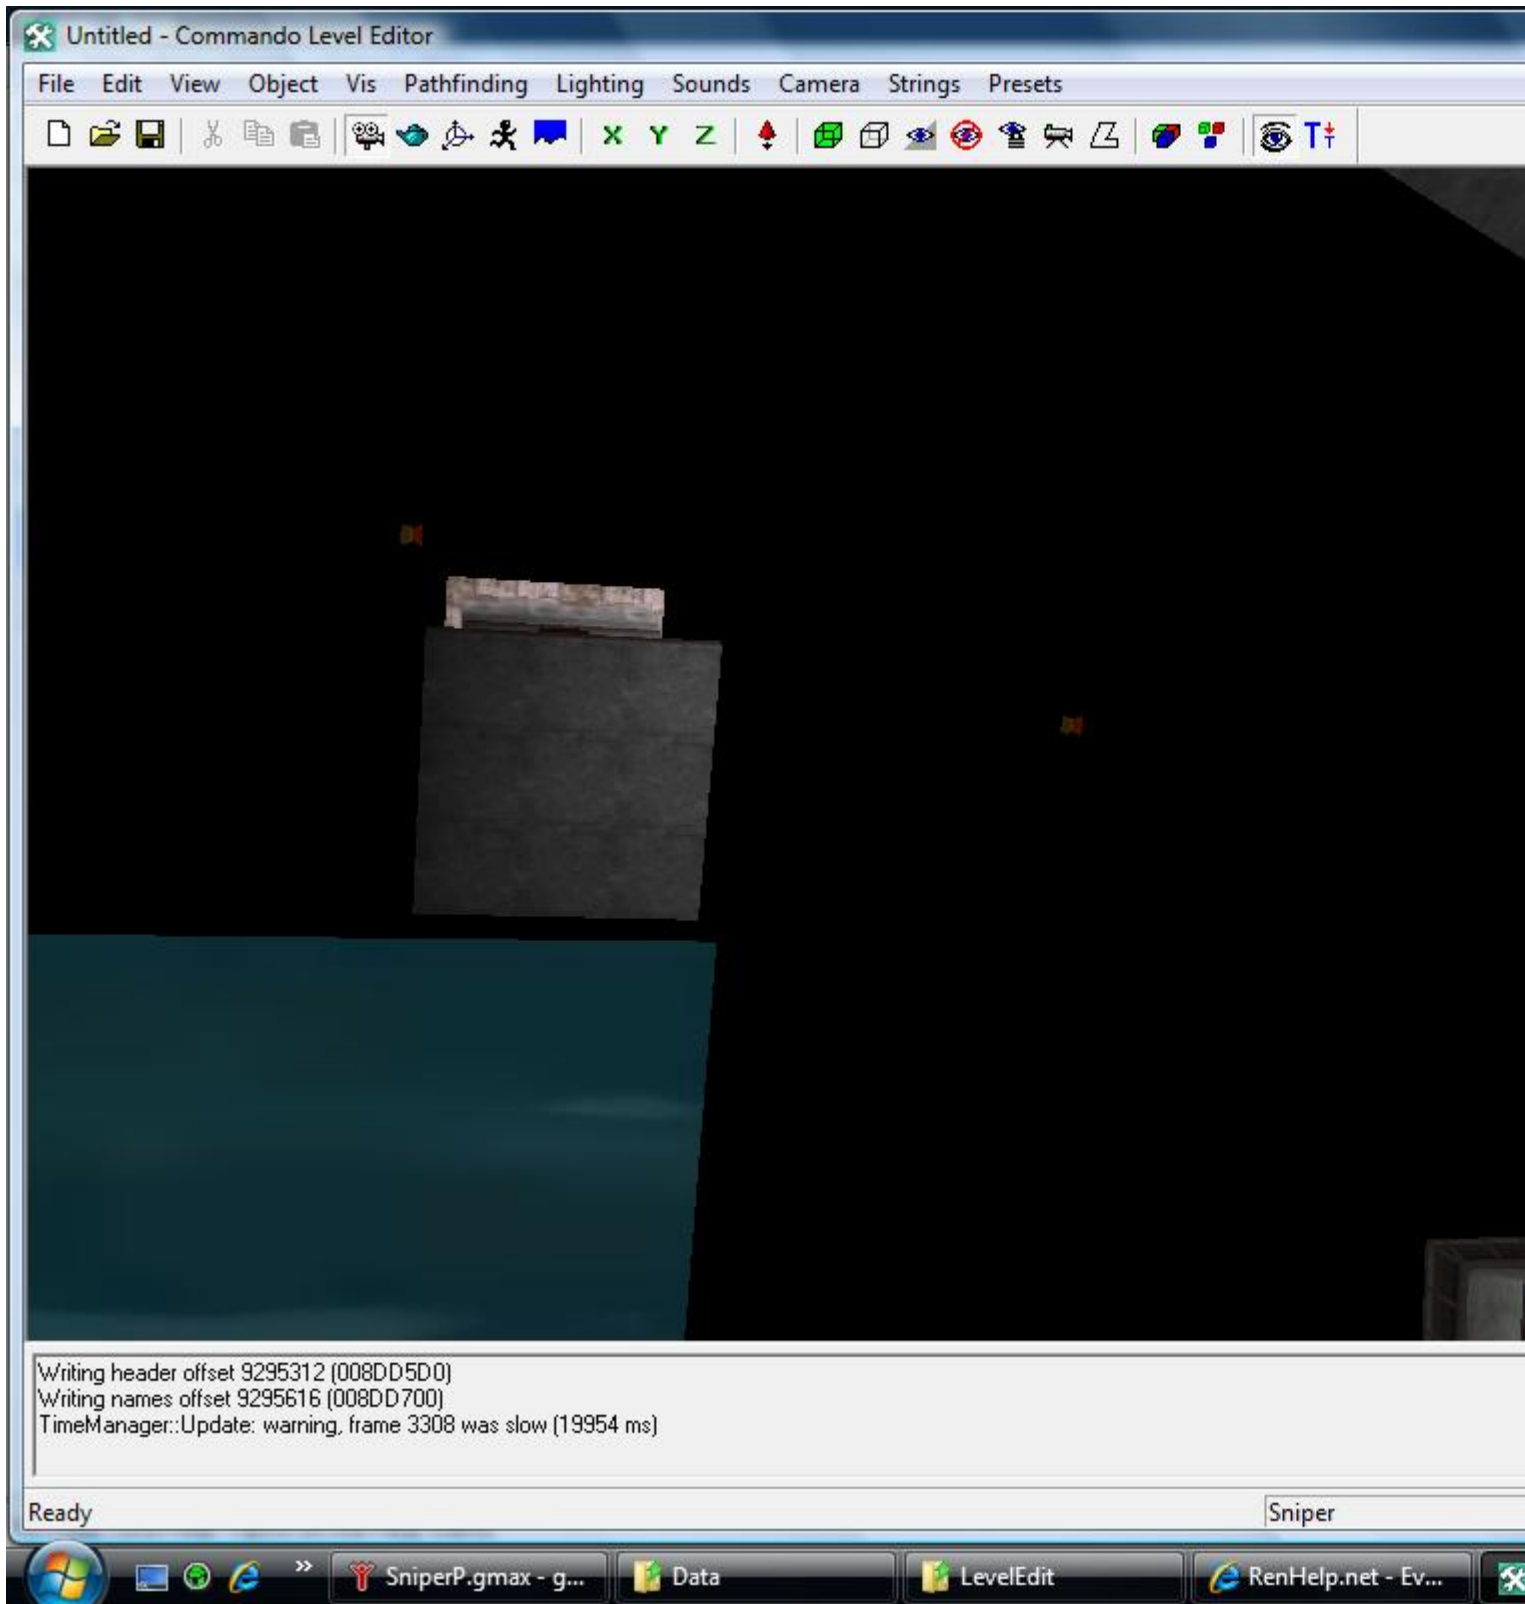


Subject: Le Help

Posted by [Good-One-Driver](#) on Fri, 02 Oct 2009 03:01:56 GMT

[View Forum Message](#) <> [Reply to Message](#)

ok i got the rest of it figured out now LE part lol how do i move around and how do i do this?

Thanks In Advance

File Attachments

1) [map.jpg](#), downloaded 675 times

2) [map2.jpg](#), downloaded 685 times

Subject: Re: Le Help
Posted by [LeeumDee](#) on Fri, 02 Oct 2009 05:50:54 GMT

[View Forum Message](#) <> [Reply to Message](#)

Press F5, and use your mouse.

Right click plus moving your mouse forward/backwards zooms.

Left click plus dragging your mouse in any direction; moves in that direction.
