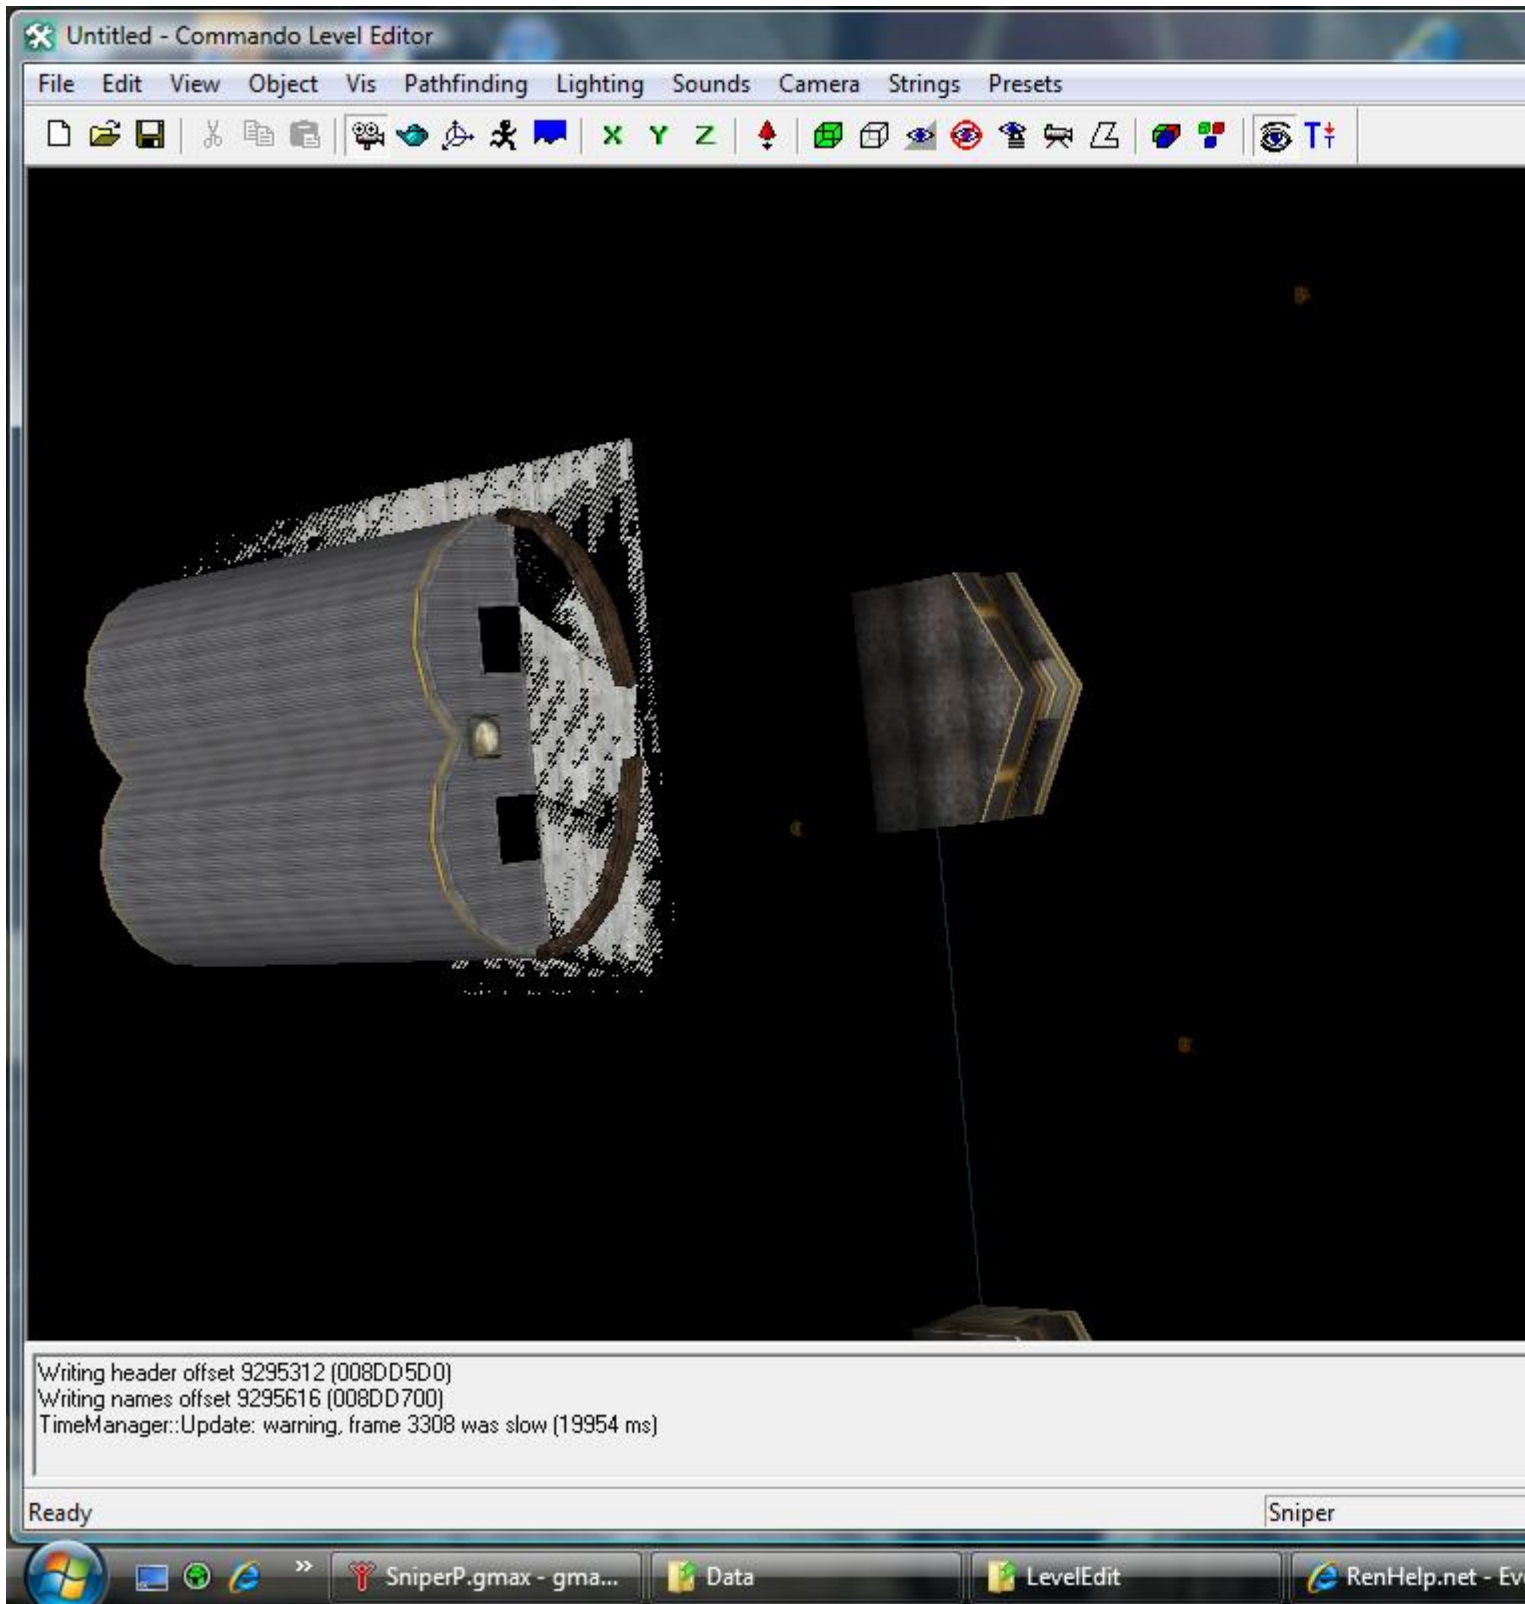


Subject: Le Help

Posted by [Good-One-Driver](#) on Fri, 02 Oct 2009 03:01:56 GMT

[View Forum Message](#) <> [Reply to Message](#)

ok i got the rest of it figured out now LE part lol how do i move around and how do i do this?

Press F5, and use your mouse.

Right click plus moving your mouse forward/backwards zooms.

Left click plus dragging your mouse in any direction; moves in that direction.
