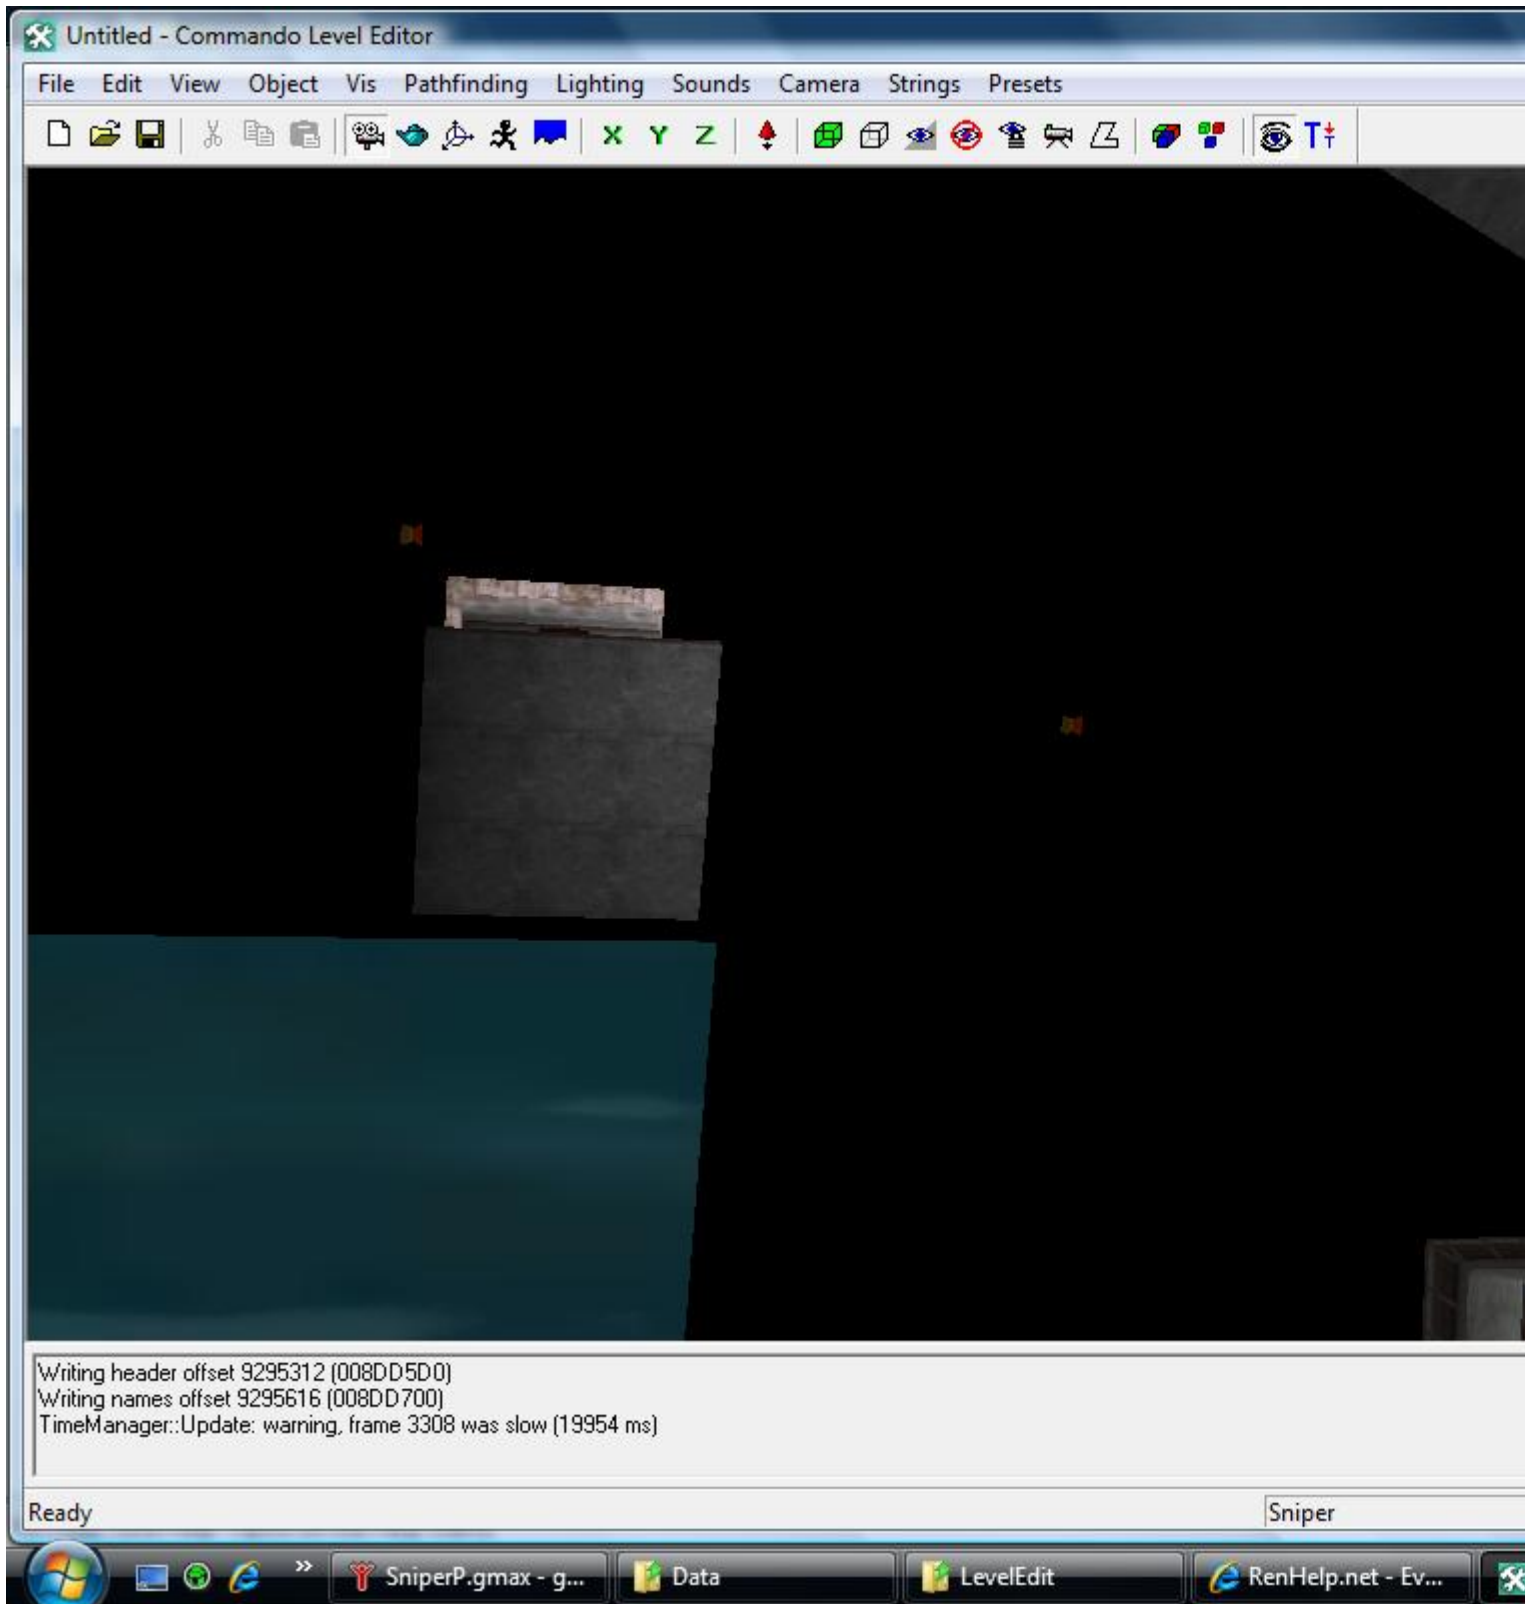


Subject: Le Help

Posted by [Good-One-Driver](#) on Fri, 02 Oct 2009 03:01:56 GMT

[View Forum Message](#) <> [Reply to Message](#)

ok i got the rest of it figured out now LE part lol how do i move around and how do i do this?
Thanks In Advance

File Attachments

1) [map.jpg](#), downloaded 146 times

2) [map2.jpg](#), downloaded 150 times

Subject: Re: Le Help
Posted by [LeeumDee](#) on Fri, 02 Oct 2009 05:50:54 GMT

[View Forum Message](#) <> [Reply to Message](#)

Press F5, and use your mouse.

Right click plus moving your mouse forward/backwards zooms.

Left click plus dragging your mouse in any direction; moves in that direction.
