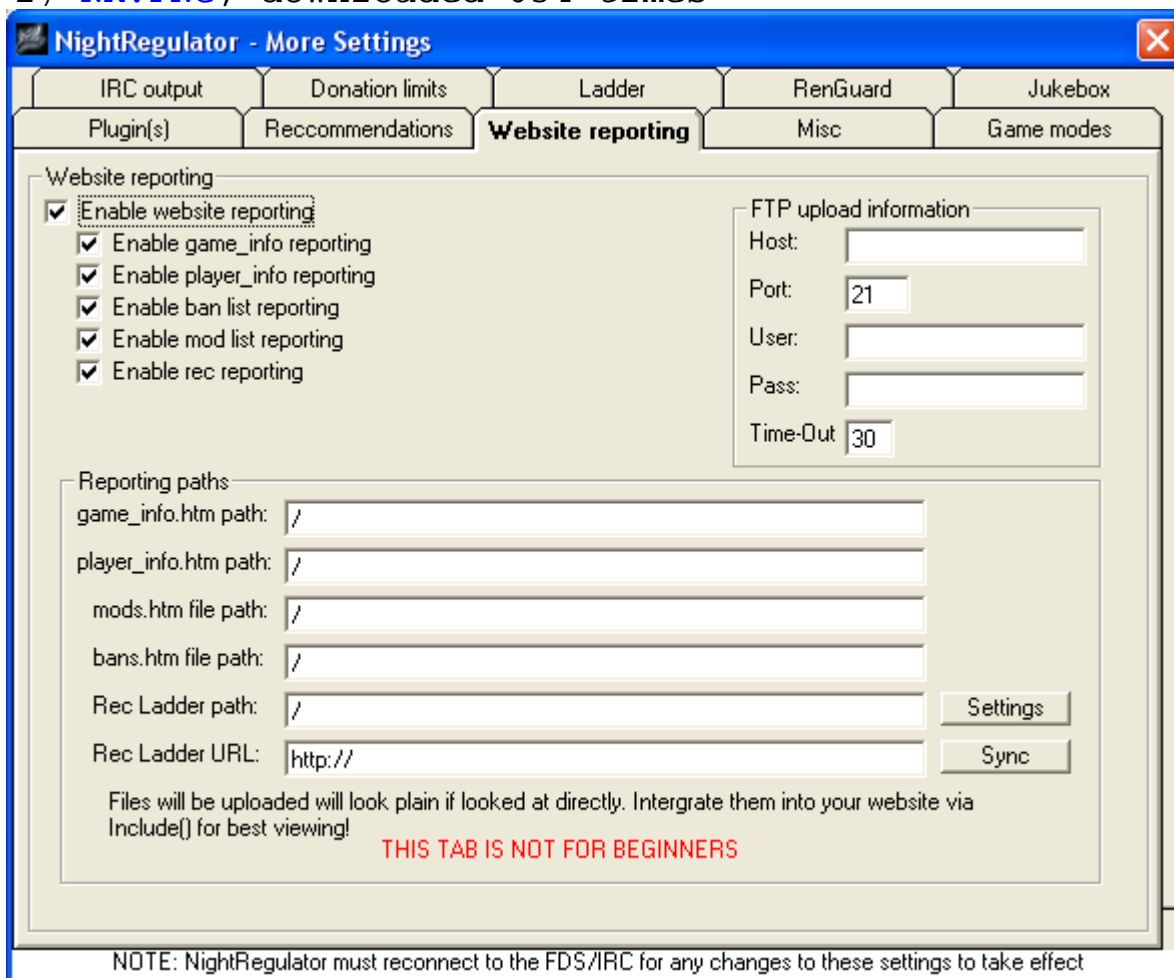

1) [NR.PNG](#), downloaded 634 times

Subject: Re: NR Question
Posted by [wittebolx](#) on Fri, 19 Dec 2008 08:56:05 GMT
[View Forum Message](#) <> [Reply to Message](#)

did you see the text "THIS TAB IS NOT FOR BEGINNERS"