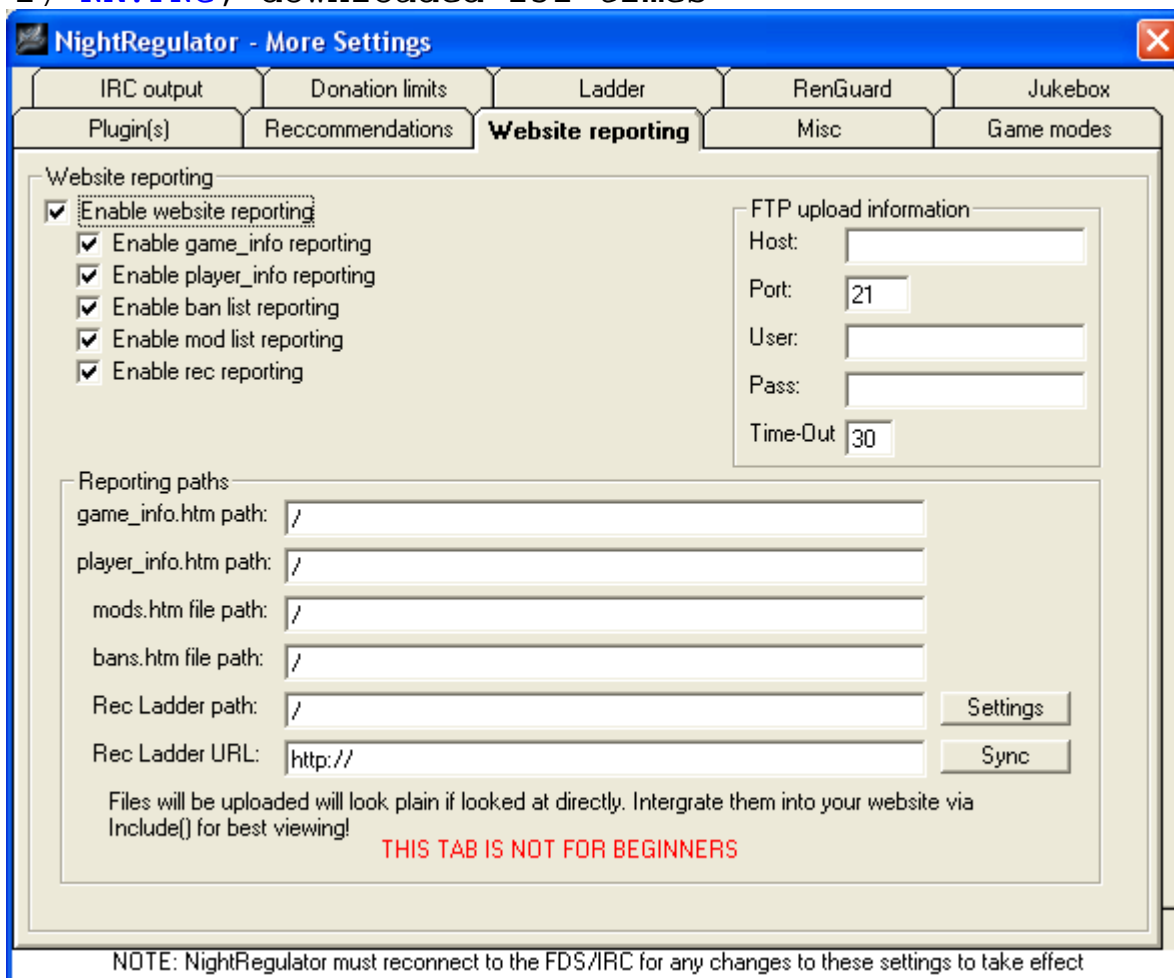

1) [NR.PNG](#), downloaded 252 times

Subject: Re: NR Question
Posted by [wittebolx](#) on Fri, 19 Dec 2008 08:56:05 GMT
[View Forum Message](#) <> [Reply to Message](#)

did you see the text "THIS TAB IS NOT FOR BEGINNERS"