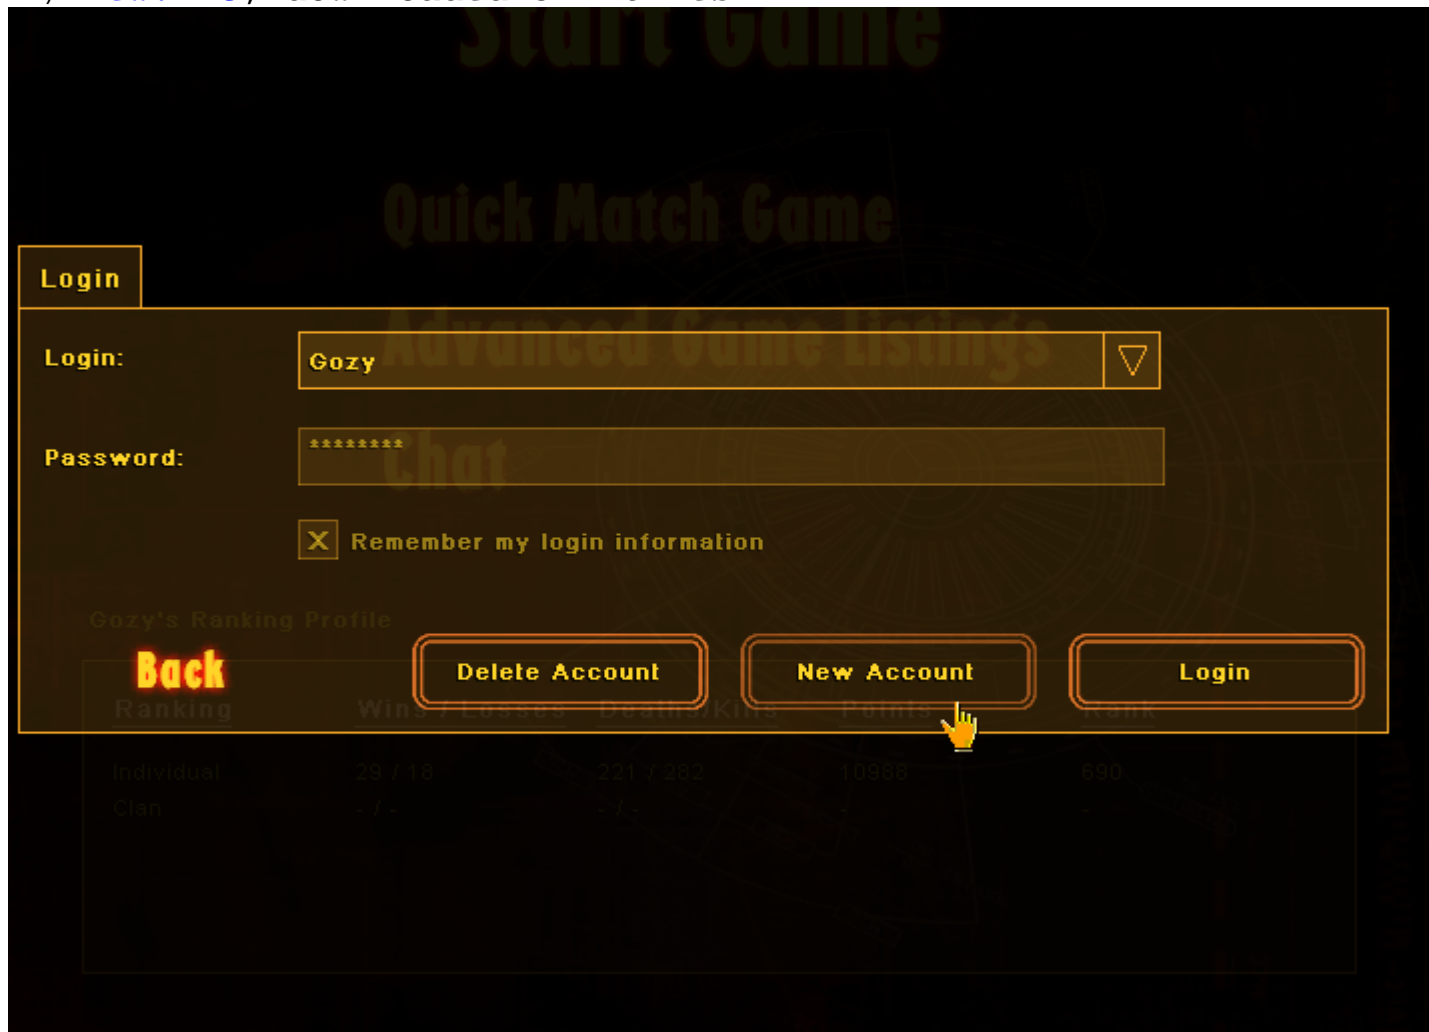


Subject: Where does the "new account" button link to?

Posted by [Goztow](#) on Fri, 09 May 2008 16:44:05 GMT

[View Forum Message](#) <> [Reply to Message](#)

Where does the "new account" button link to:

Please give me an as complete weblink as possible.

File Attachments

1) [new.PNG](#), downloaded 517 times

Subject: Re: Where does the "new account" button link to?

Posted by [CarrierII](#) on Fri, 09 May 2008 17:34:06 GMT

[View Forum Message](#) <> [Reply to Message](#)

I can't tell you, my copy of ren crashes if I click that button.

Subject: Re: Where does the "new account" button link to?

Posted by [TD](#) on Fri, 09 May 2008 17:51:00 GMT

[View Forum Message](#) <> [Reply to Message](#)

CarrierII wrote on Fri, 09 May 2008 19:34I can't tell you, my copy of ren crashes if I click that button.

My Renegade crashes as well, I think the newest scripts (maybe older versions as well) fucked something up. Though I never use it anyway.