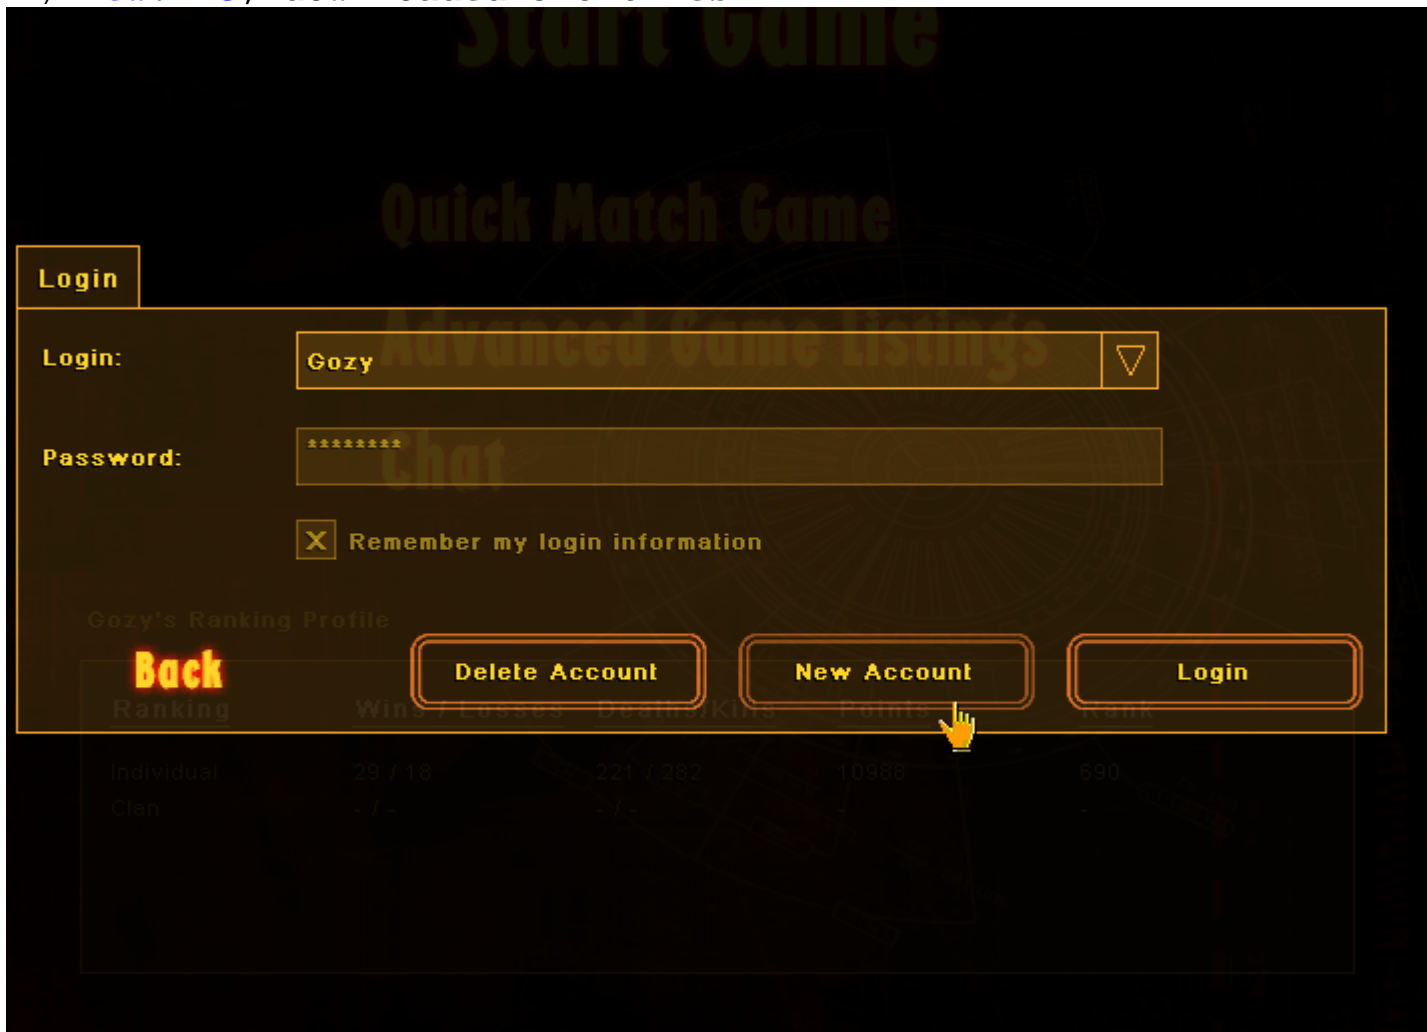

Subject: Where does the "new account" button link to?

Posted by [Goztow](#) on Fri, 09 May 2008 16:44:05 GMT

[View Forum Message](#) <> [Reply to Message](#)

Where does the "new account" button link to:

Please give me an as complete weblink as possible.

File Attachments

1) [new.PNG](#), downloaded 518 times

Subject: Re: Where does the "new account" button link to?

Posted by [CarrierII](#) on Fri, 09 May 2008 17:34:06 GMT

[View Forum Message](#) <> [Reply to Message](#)

I can't tell you, my copy of ren crashes if I click that button.