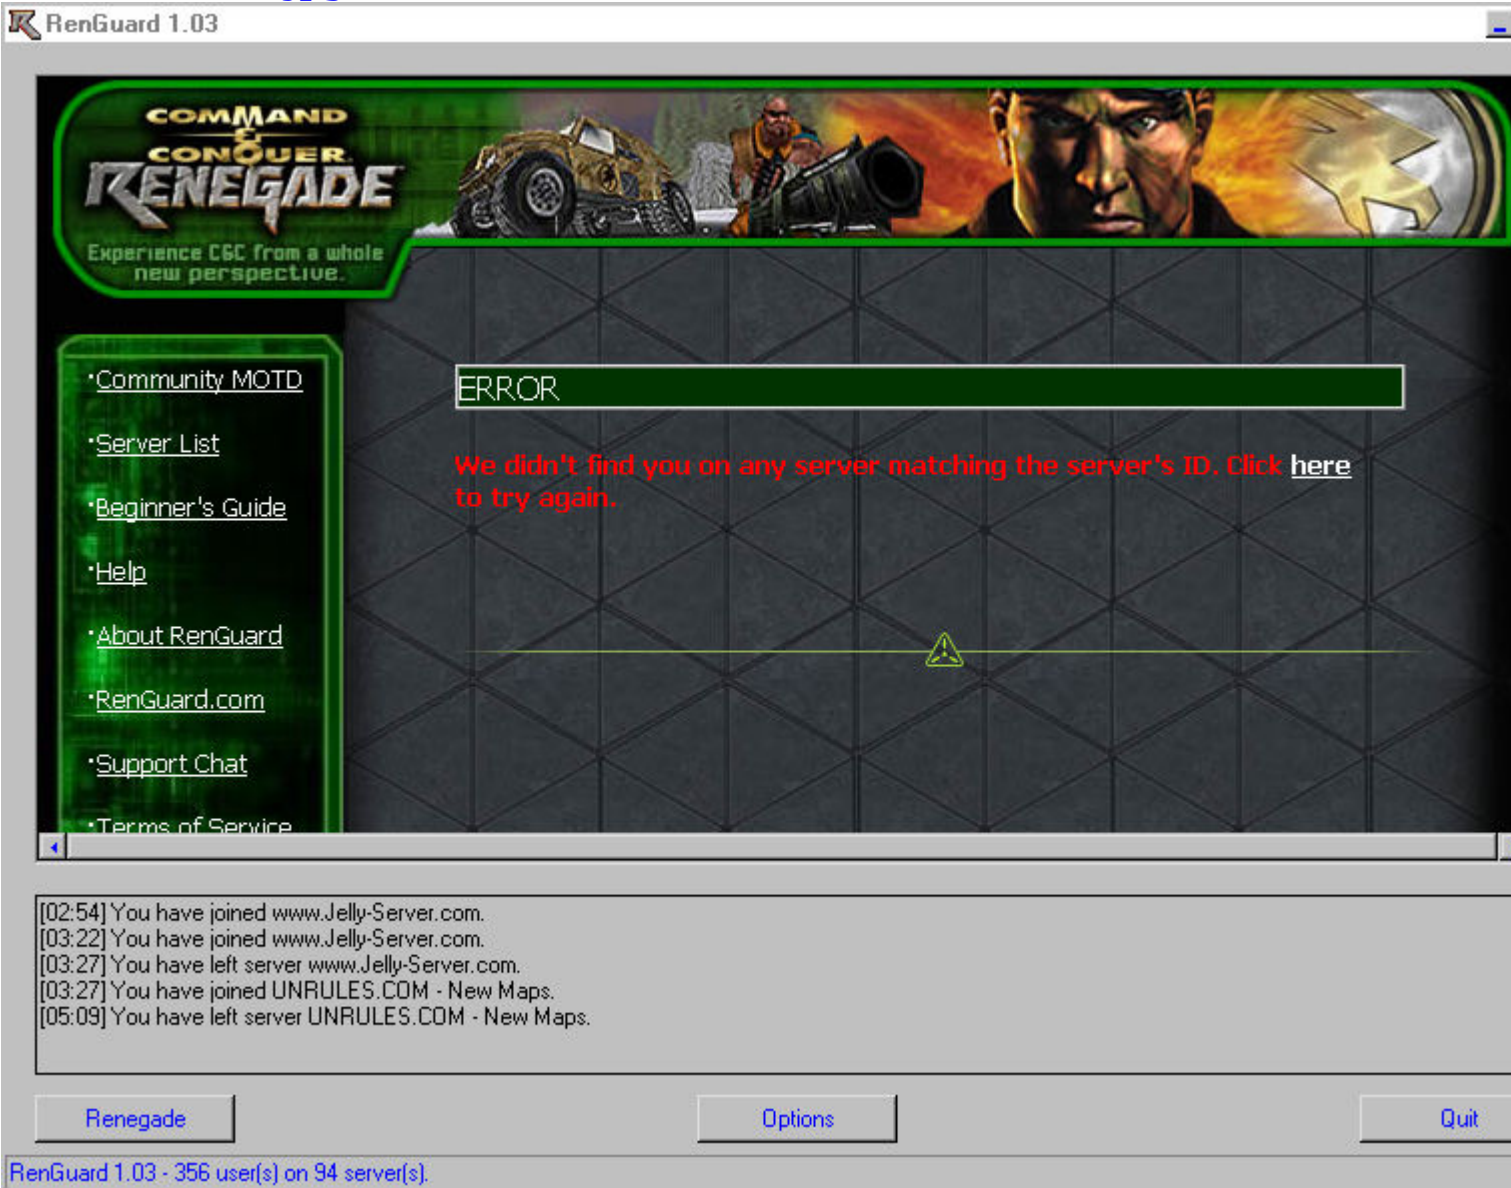

Subject: RG didn't find me on any server matching the server ID???
Posted by [EA-DamageEverything](#) on Wed, 14 Sep 2005 05:50:44 GMT
[View Forum Message](#) <> [Reply to Message](#)

Today I got this error.

EDIT= i must add that my game crashed to the desktop and then I saw this RG Screen content.

File Attachments

1) [RGerror4.jpg](#), downloaded 165 times

Subject: Re: RG didn't find me on any server matching the server ID???
Posted by [mac](#) on Wed, 14 Sep 2005 07:52:22 GMT
[View Forum Message](#) <> [Reply to Message](#)