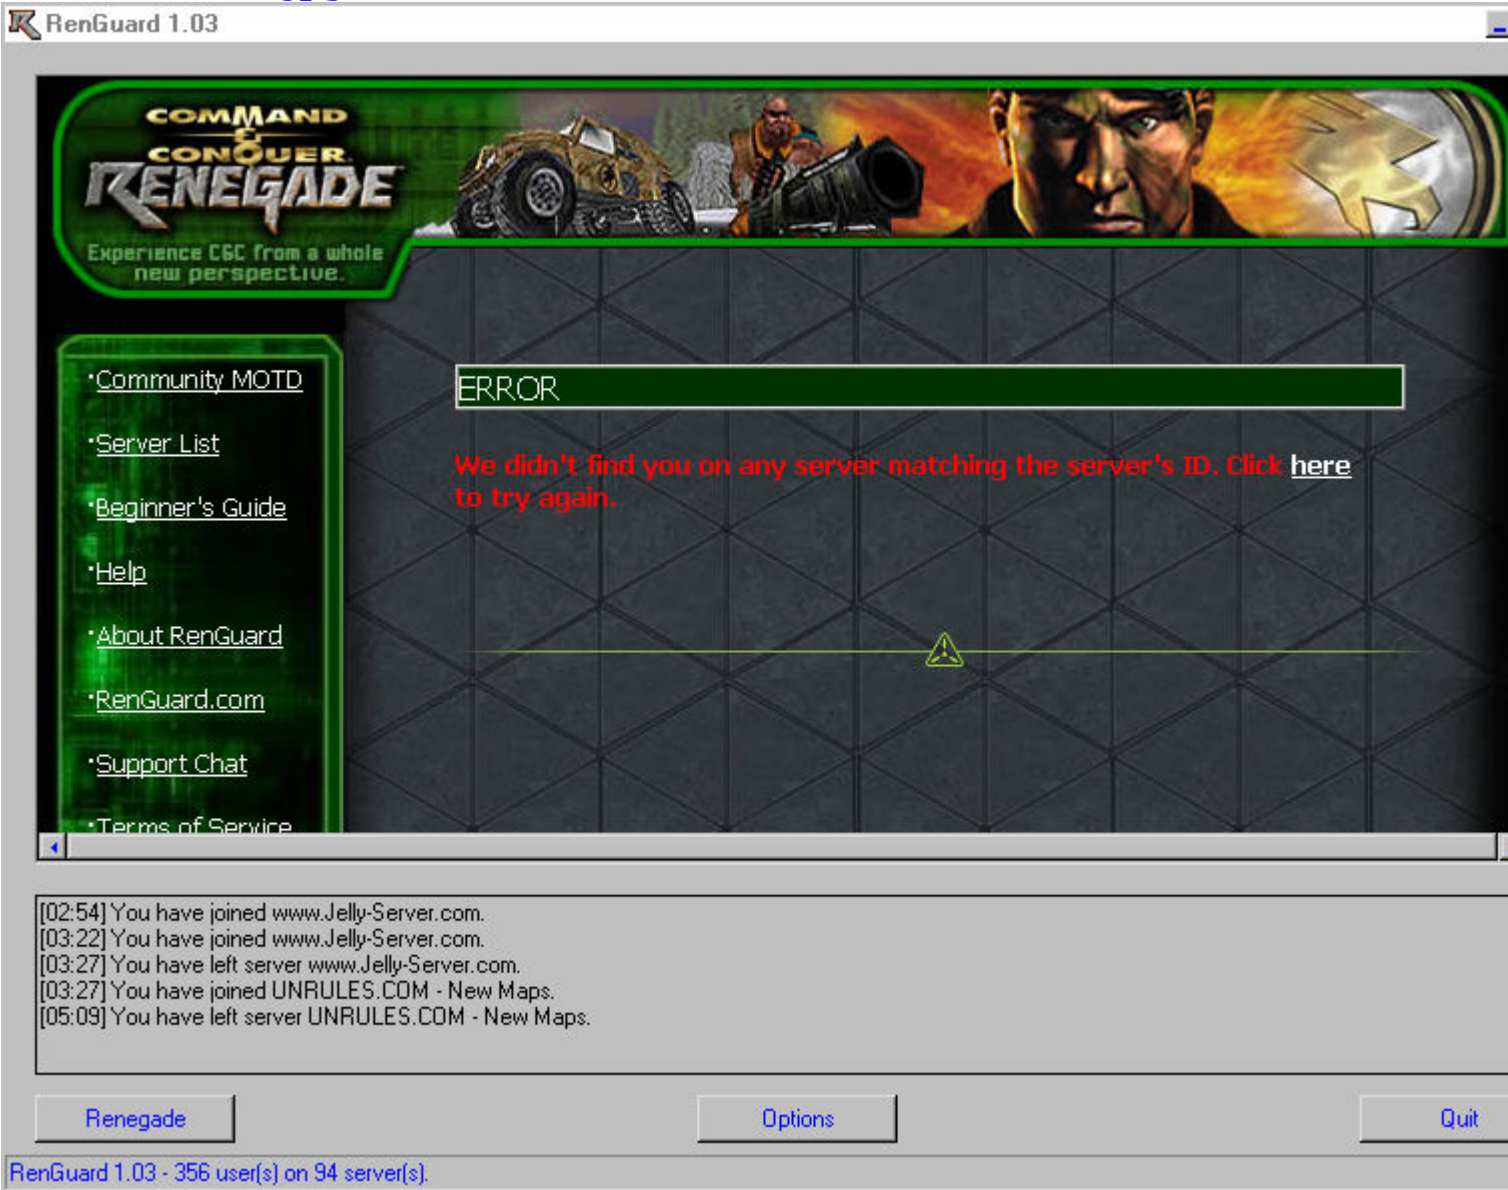

Subject: RG didn't find me on any server matching the server ID???
Posted by [EA-DamageEverything](#) on Wed, 14 Sep 2005 05:50:44 GMT
[View Forum Message](#) <> [Reply to Message](#)

Today I got this error.

EDIT= i must add that my game crashed to the desktop and then I saw this RG Screen content.

File Attachments

1) [RGeError4.jpg](#), downloaded 685 times

Subject: Re: RG didn't find me on any server matching the server ID???
Posted by [mac](#) on Wed, 14 Sep 2005 07:52:22 GMT
[View Forum Message](#) <> [Reply to Message](#)