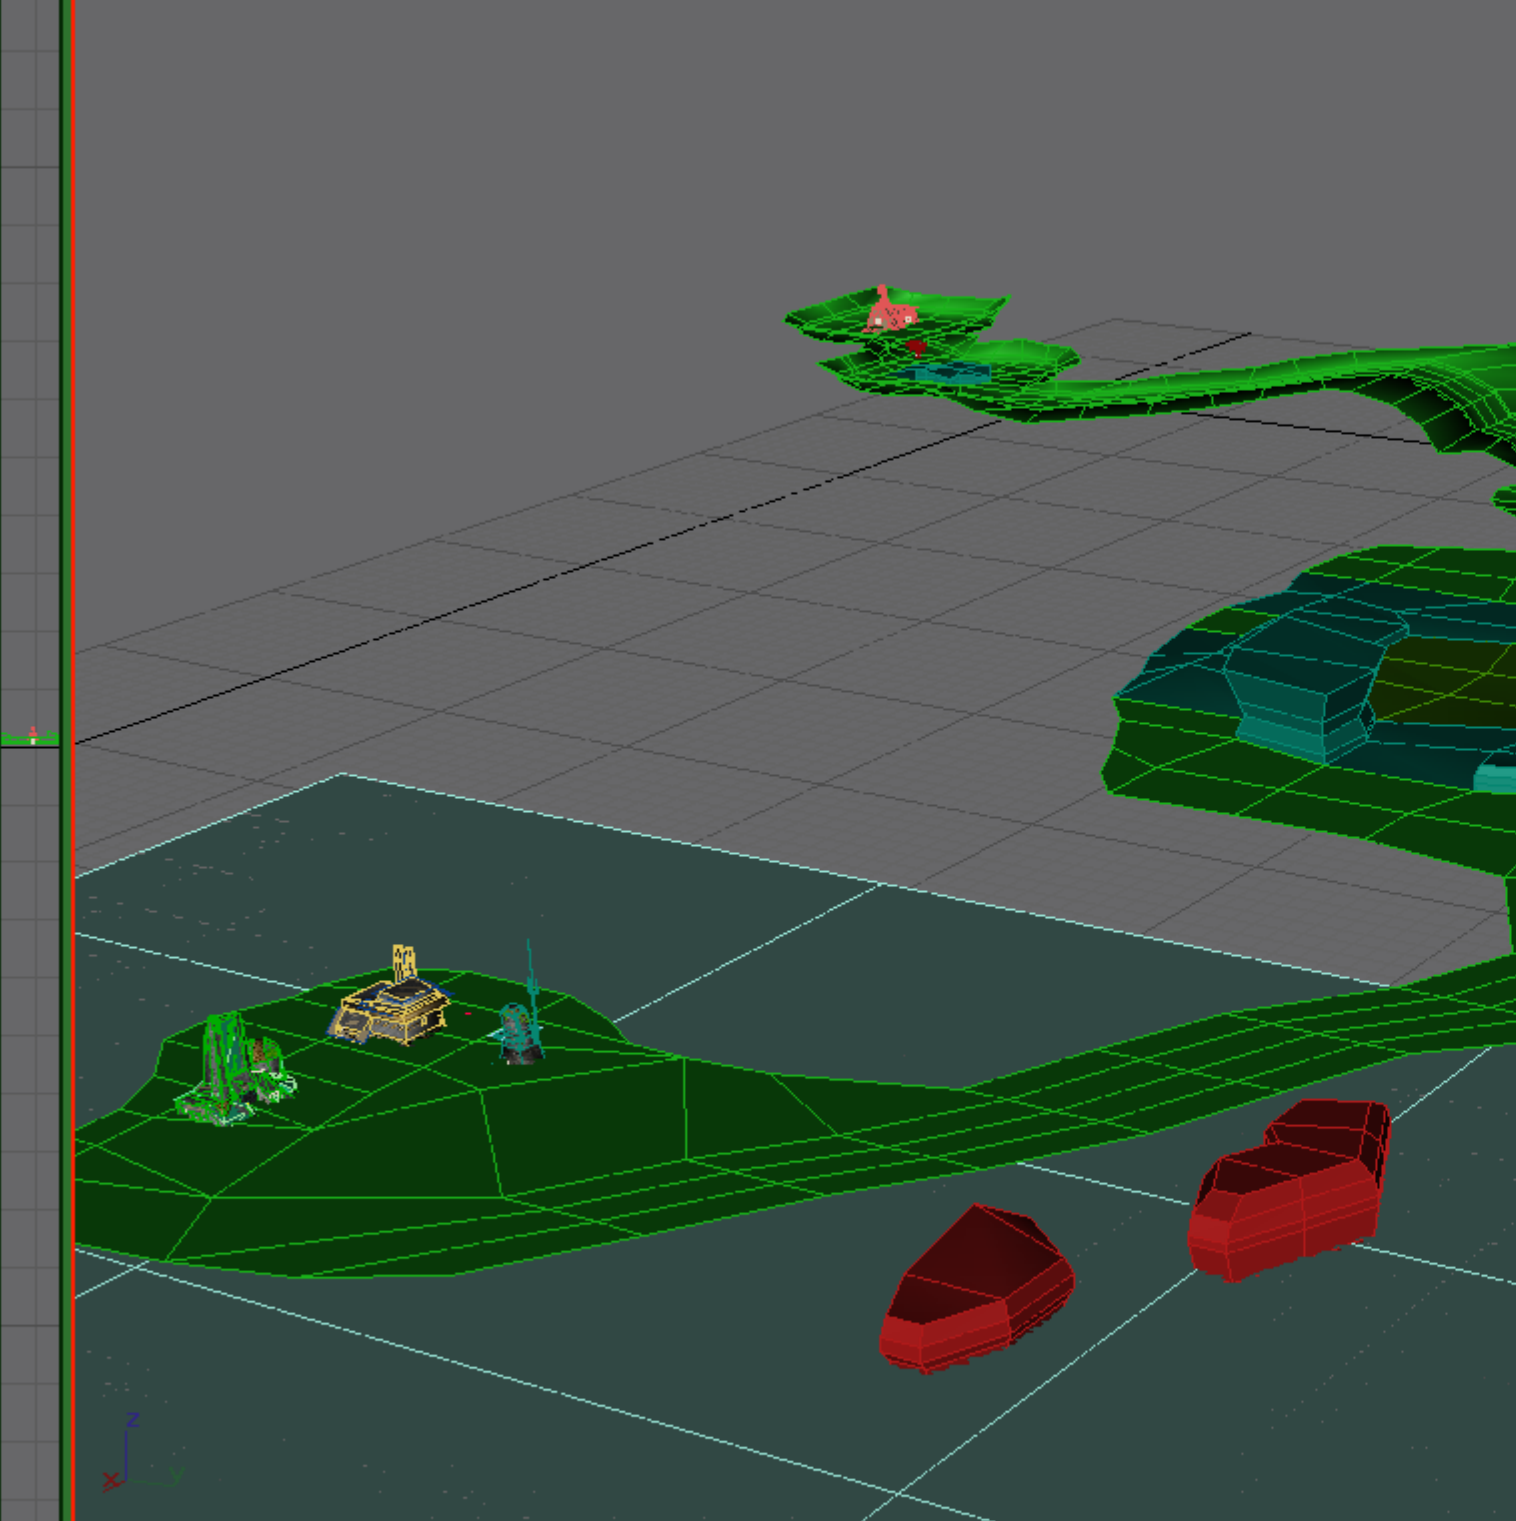


Subject: Re: Coopmap Ihavenoname
Posted by [renalpha](#) on Tue, 24 May 2011 20:49:10 GMT
[View Forum Message](#) <> [Reply to Message](#)

further progress

File Attachments

1) [coopmap6.png](#), downloaded 462 times

Top Front

Left Perspective

< 0 / 100 >

5 10 15 20 25 30 35 40 45 50

None Selected

Click and drag to select and move objects.