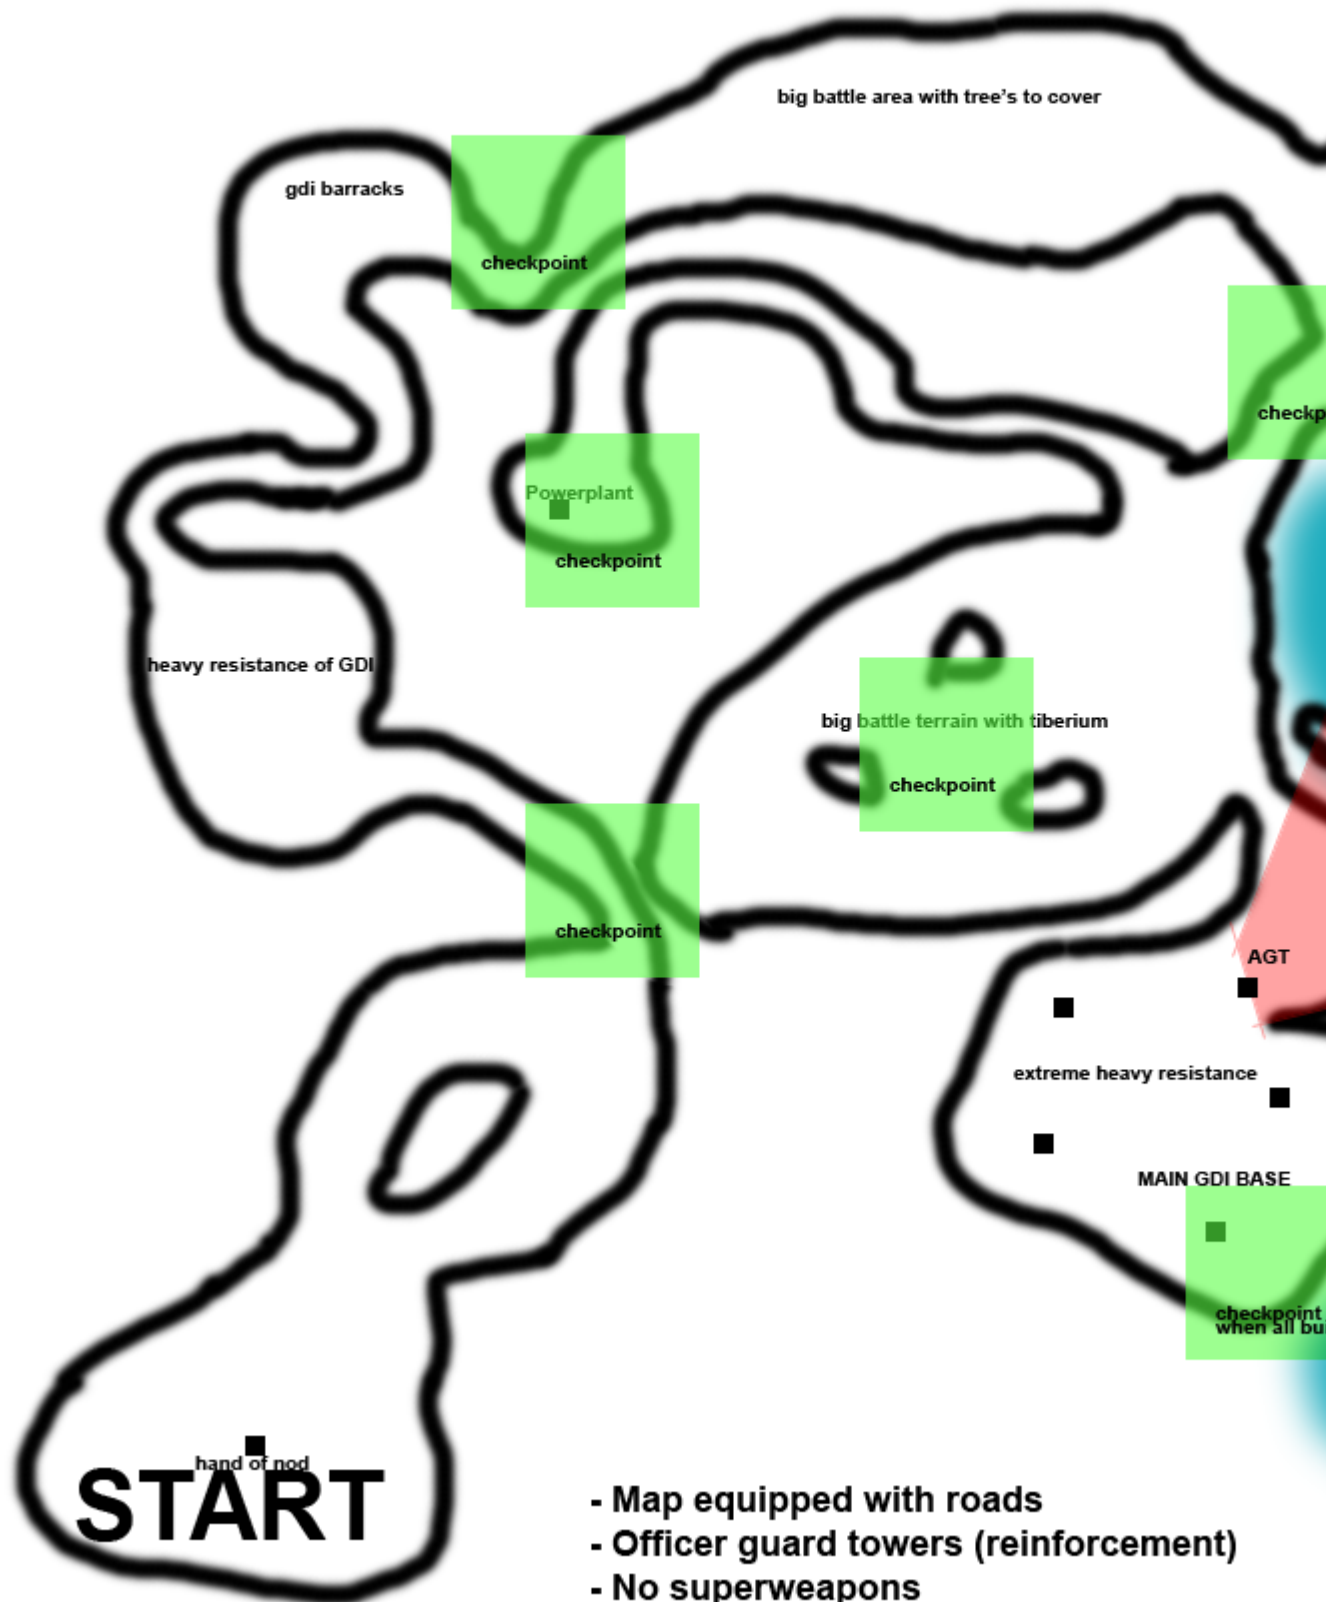

### File Attachments

1) [coopmapcomingsoon.png](#), downloaded 363 times

An enemy GDI base has been spotted in this sector.  
This zone is essential for deploying a NOD base.

- Map equipped with roads
- Officer guard towers (reinforcement)
- No superweapons
- Enemy airstrikes

2) [coopmap.png](#), downloaded 364 times