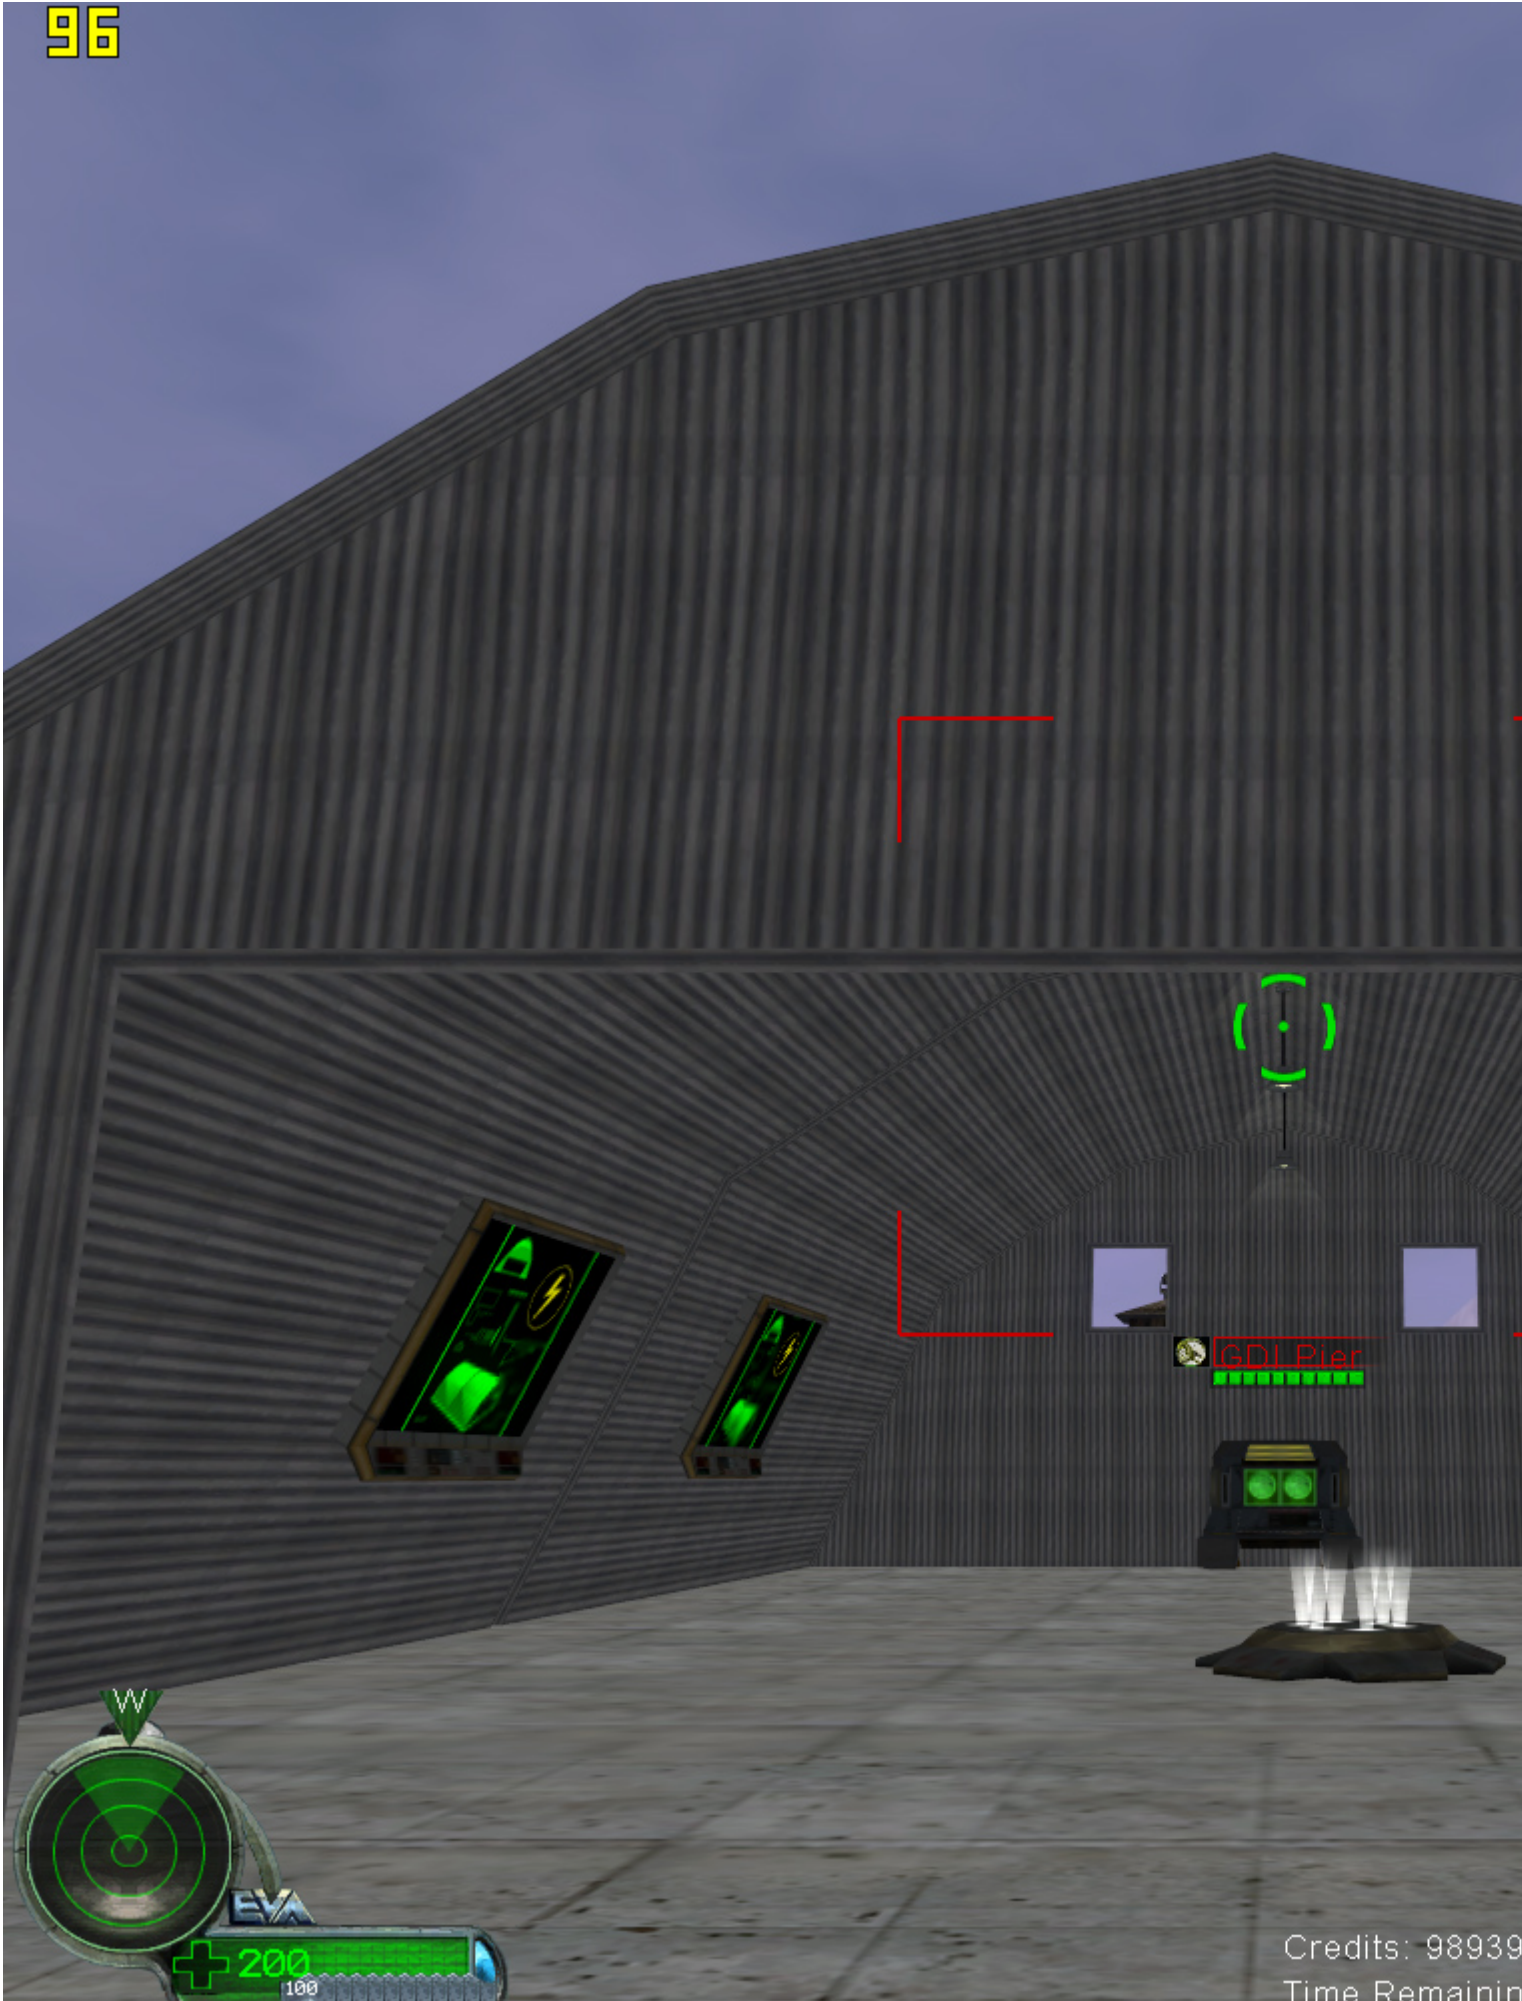

here you see the GDI Pier for Naval Units...

I buildt it from the SP Nod Pier...

---

### File Attachments

1) [ScreenShot01.jpg](#), downloaded 908 times

2) [ScreenShot02.jpg](#), downloaded 900 times

GDI Pier

PC1

Credits: 99631  
Time Remaining