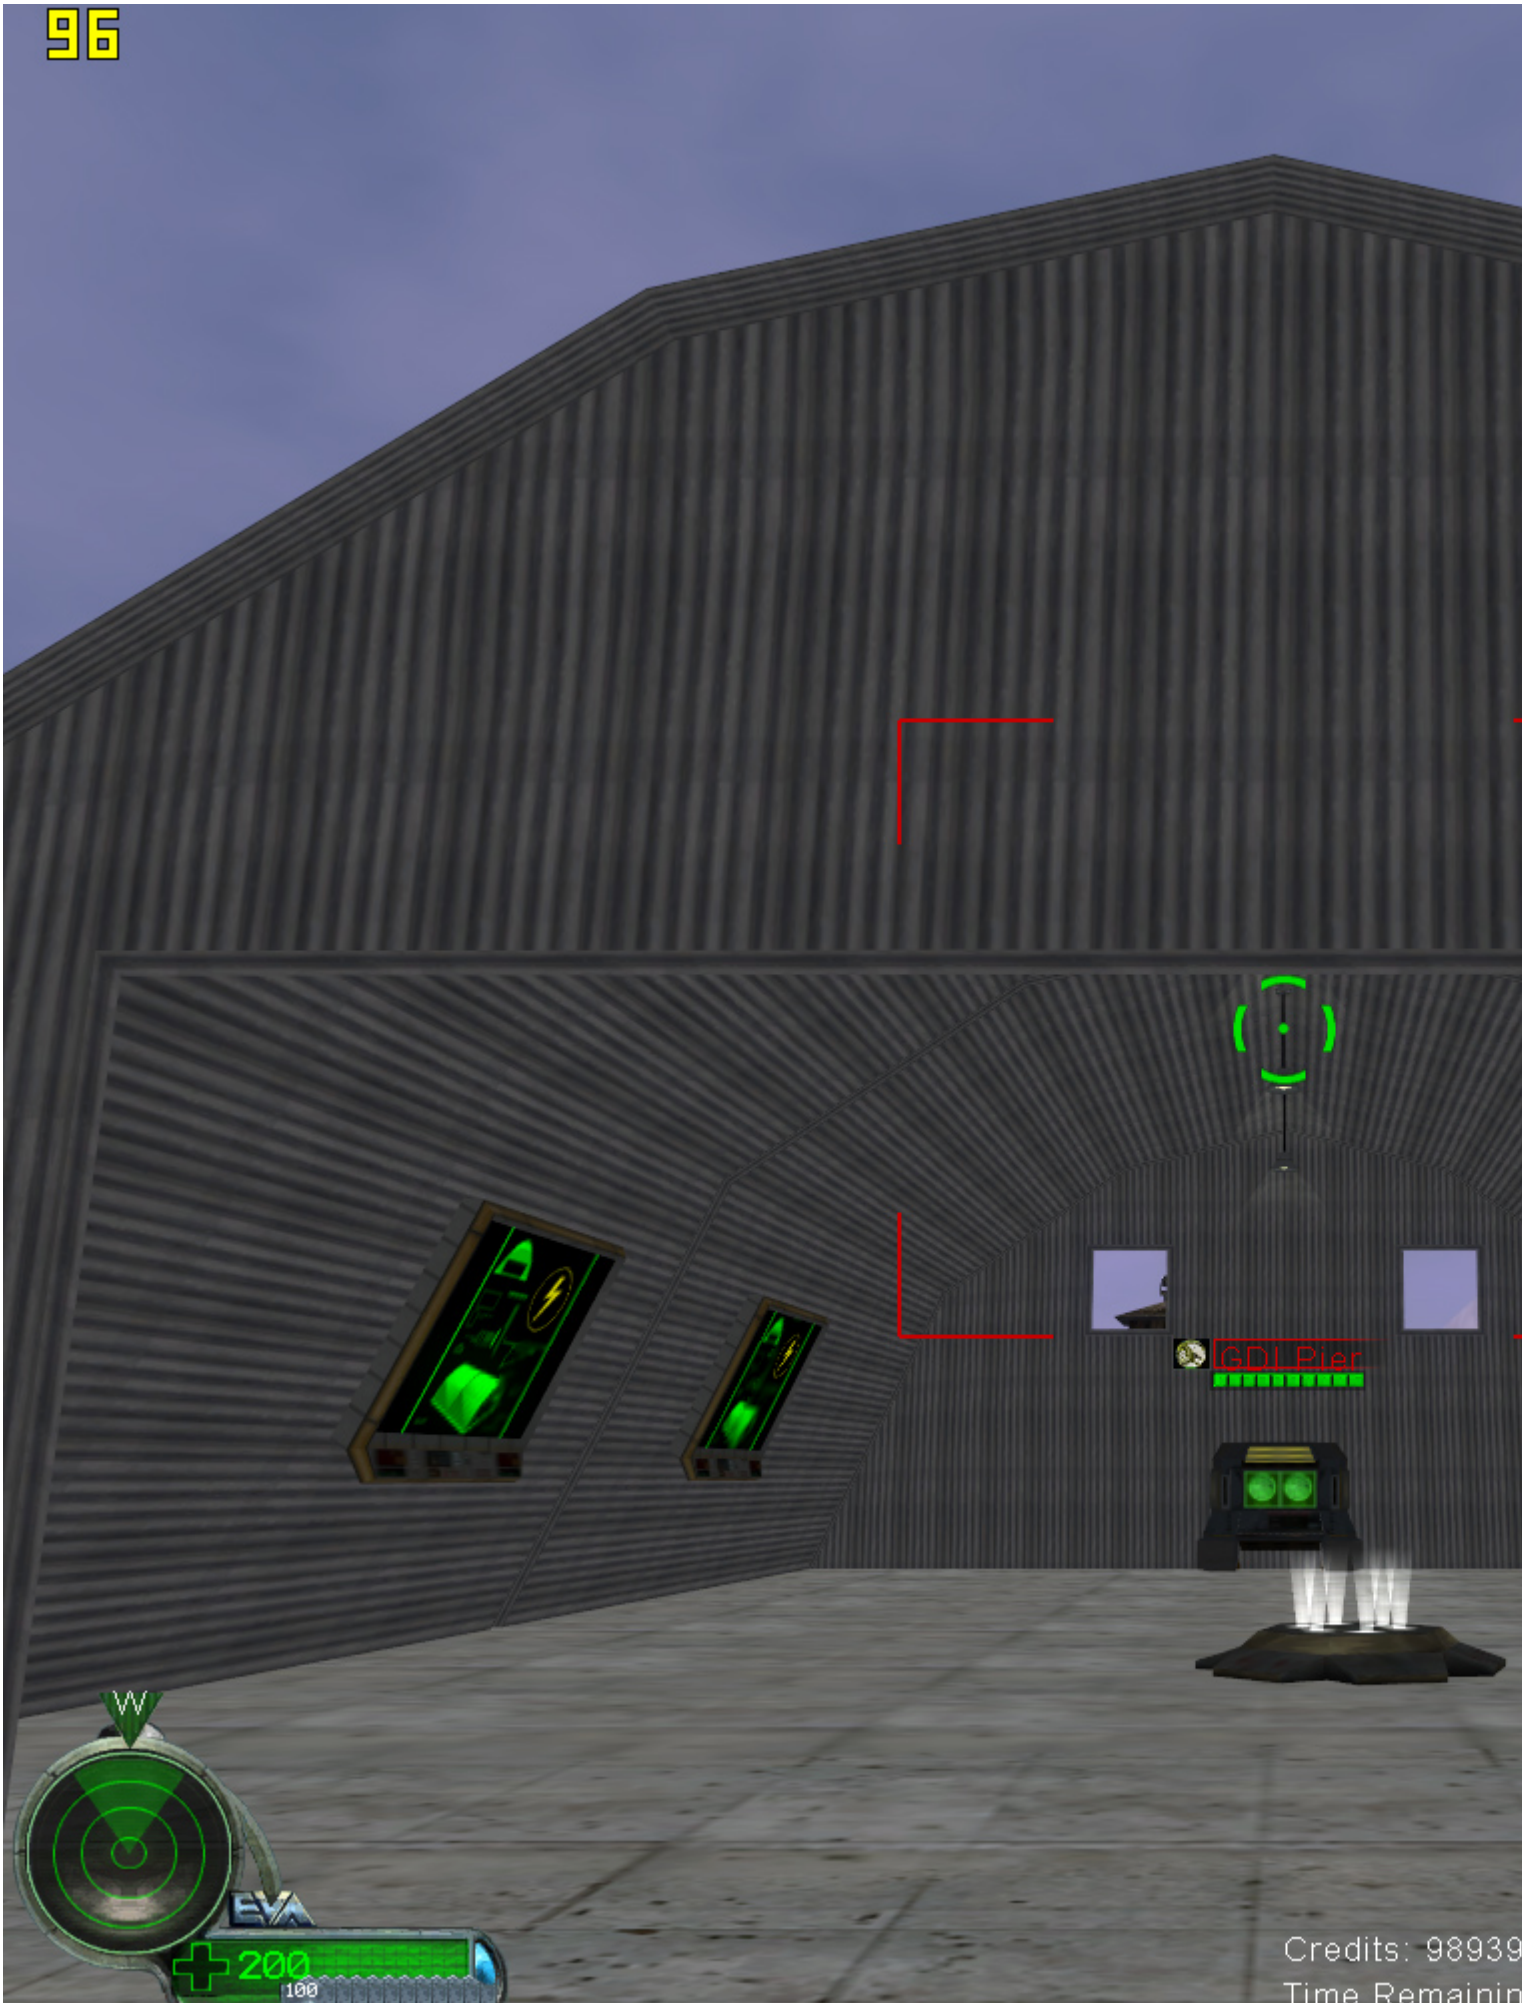

here you see the GDI Pier for Naval Units...

I buildt it from the SP Nod Pier...

File Attachments

1) [ScreenShot01.jpg](#), downloaded 325 times

2) [ScreenShot02.jpg](#), downloaded 331 times

GDI Pier

PC1

SW

EV

+ 250

100

Credits: 99631

Time Remaining