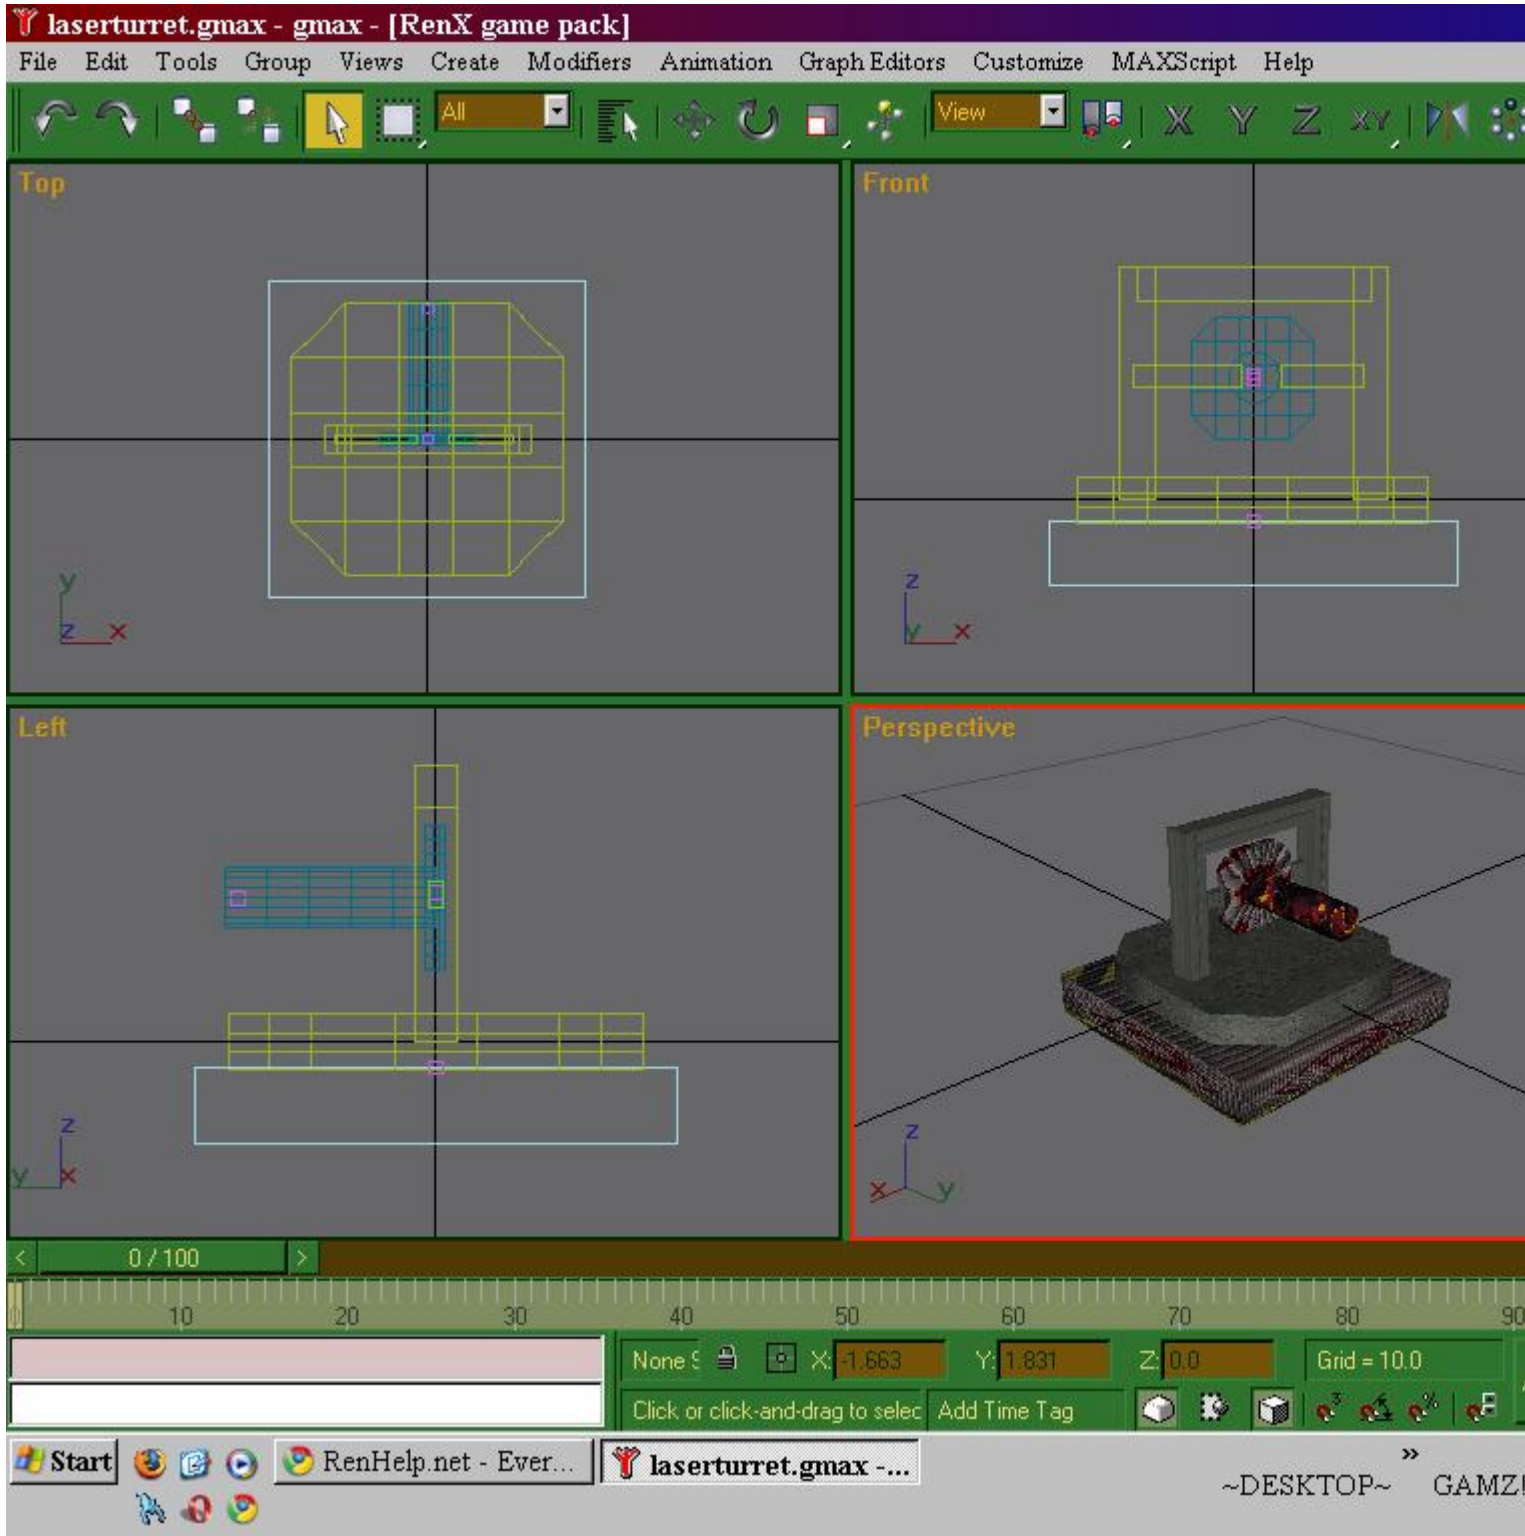

---

Subject: My First Models

Posted by [Altzan](#) on Tue, 21 Oct 2008 22:19:03 GMT

[View Forum Message](#) <> [Reply to Message](#)

---

Apart from them being as ugly as sin, what can I improve on?  
Chain Turret ThingTesla TurretBathtub Car, LOLSome Terrain

### File Attachments

---

1) [1.JPG](#), downloaded 825 times

2) [2.JPG](#), downloaded 817 times

3) [3.JPG](#), downloaded 806 times

4) [4.JPG](#), downloaded 807 times