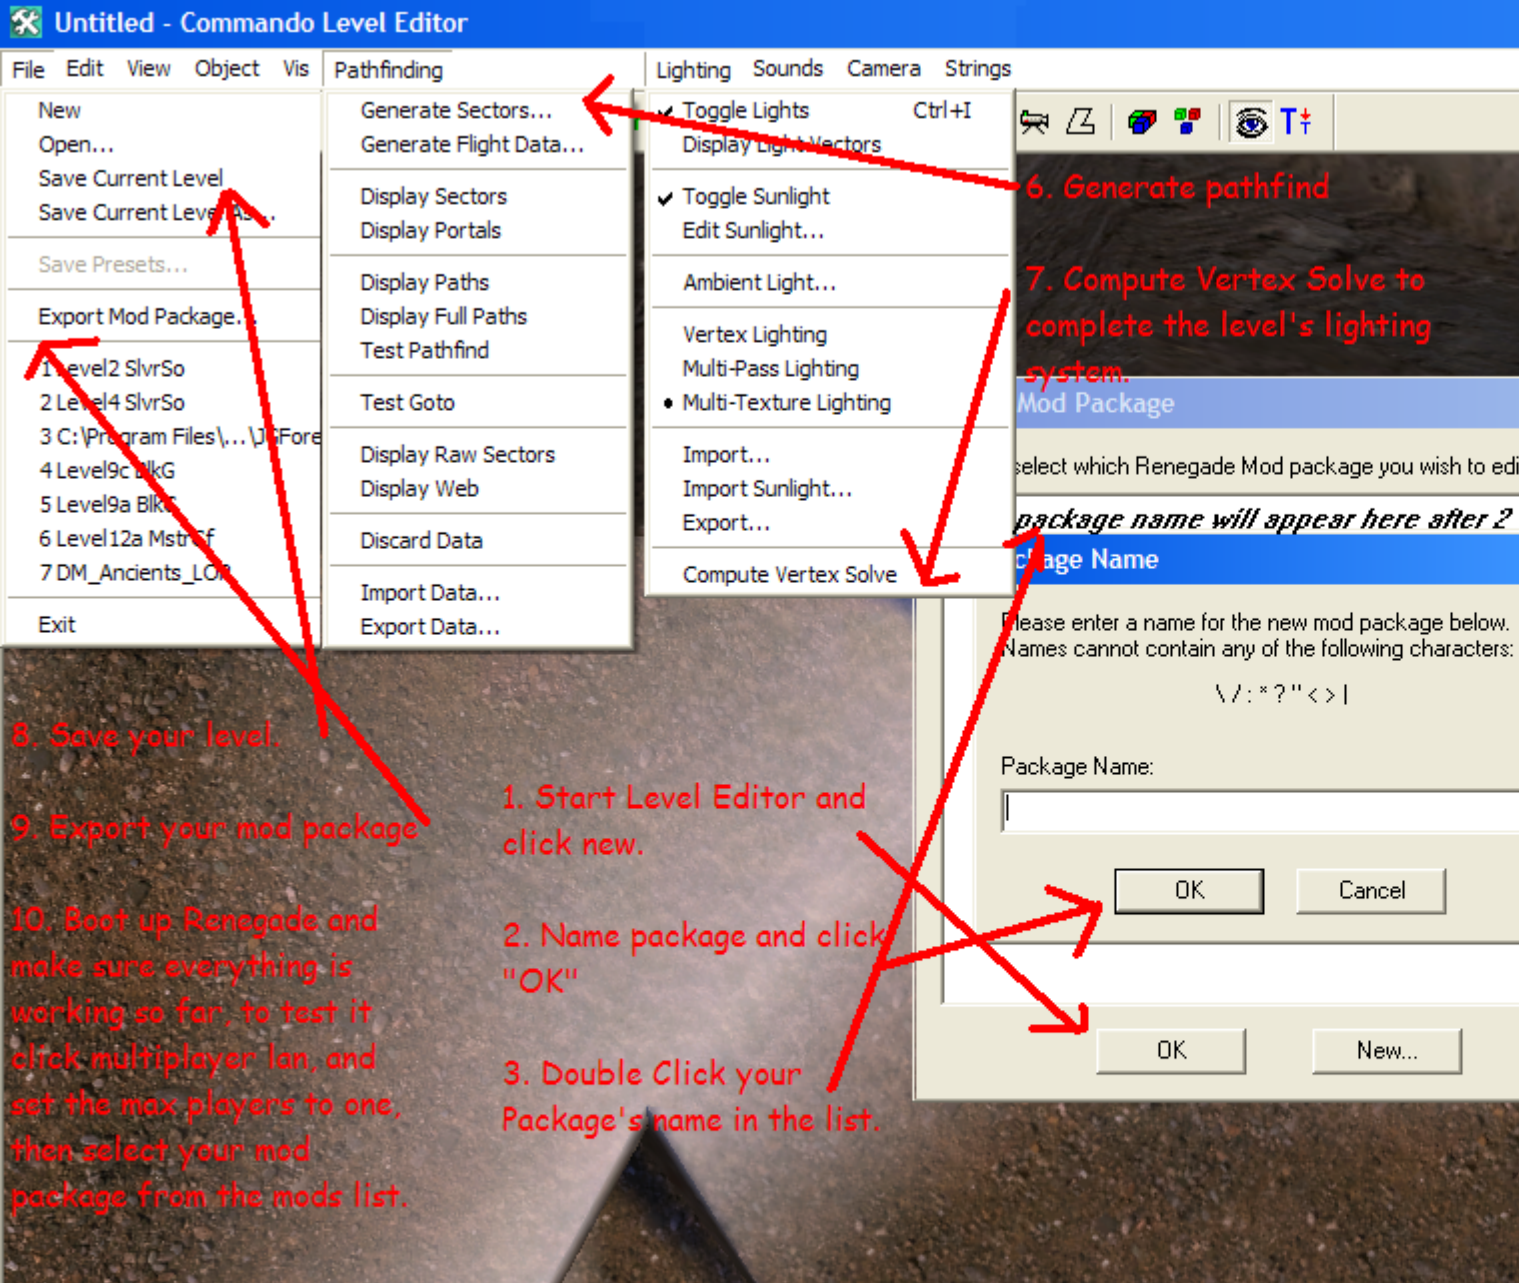

Subject: Re: Intro + Some Questions
Posted by [Jerad2142](#) on Thu, 16 Oct 2008 15:51:06 GMT
[View Forum Message](#) <> [Reply to Message](#)

File Attachments

1) [basic setup with stepsB.PNG](#), downloaded 177 times

TimeManager::Update: warning, frame 706 was slow (5792 ms)
TimeManager::Update: warning, frame 707 was slow (2782 ms)
TimeManager::Update: warning, frame 722 was slow (65960 ms)

I RAN OUT OF SPACE, SO I DID NOT EXPLAIN HOW TO DO VIS, BUT VIS IS NO