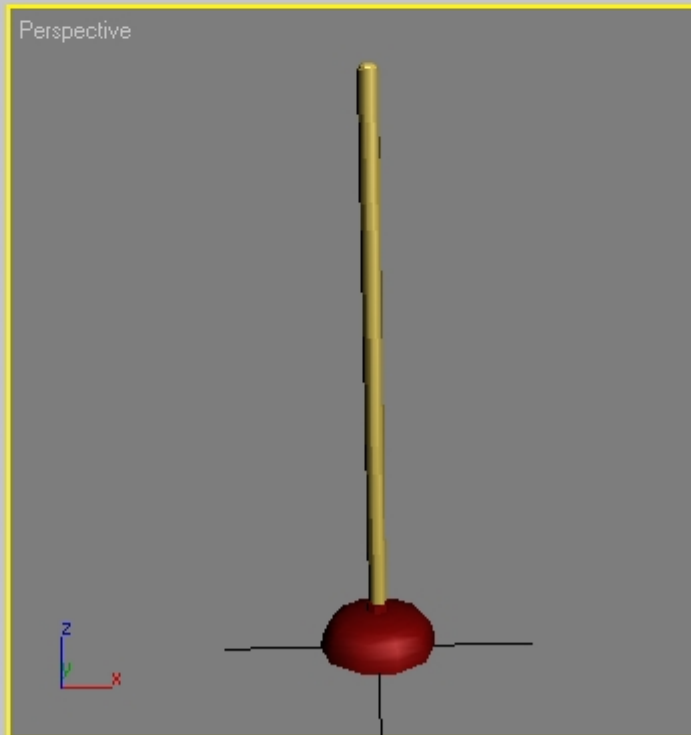


Subject: Re: youre first model

Posted by [Oblivion165](#) on Mon, 22 Oct 2007 22:31:42 GMT

[View Forum Message](#) <> [Reply to Message](#)

Oh lord, its a 800 quad-gillian poly plunger!

There you go, knocked out a quick 200+ one.

File Attachments

1) [plunger.max](#), downloaded 66 times

2) [plunger.jpg](#), downloaded 233 times

0 / 100

10 20 30 40 50 60 70 80 90 100

Click and drag up-and-down to zoom in and out

Grid = 100.0

Add Time Tag