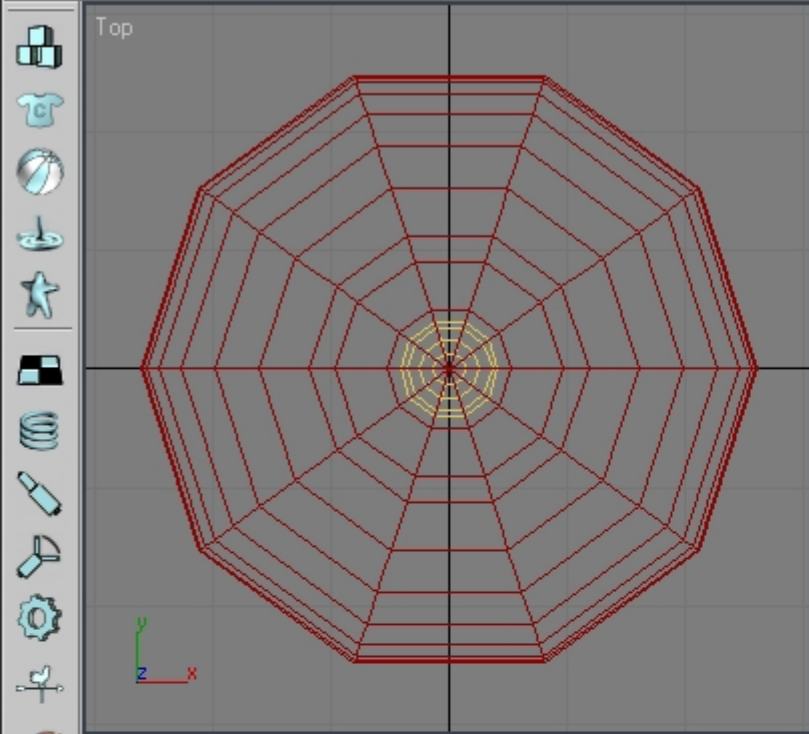


Subject: Re: youre first model

Posted by [Oblivion165](#) on Mon, 22 Oct 2007 22:31:42 GMT

[View Forum Message](#) <> [Reply to Message](#)

Oh lord, its a 800 quad-gillian poly plunger!

There you go, knocked out a quick 200+ one.

File Attachments

1) [plunger.max](#), downloaded 66 times

2) [plunger.jpg](#), downloaded 233 times

0 / 100

10 20 30 40 50 60 70 80 90 100

Click and drag up-and-down to zoom in and out

Grid = 100.0

Add Time Tag