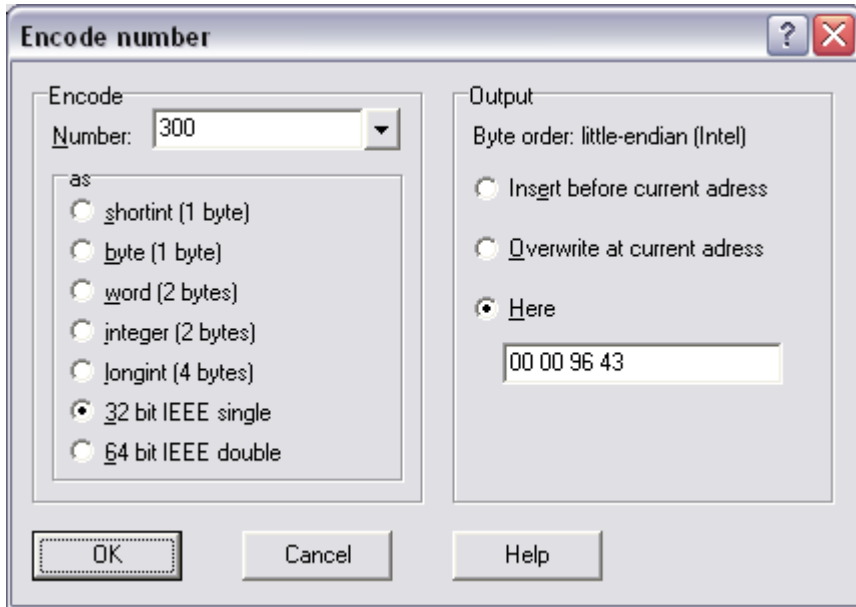

File Attachments

1) [gamever.png](#), downloaded 245 times

 Game.exe 4.296 kB

2) [hexedit.png](#), downloaded 250 times

3) [encoder.png](#), downloaded 248 times

4) [physics.png](#), downloaded 242 times

```
Command >client_physics_optimization 0!  
CLIENT_PHYSICS_OPTIMIZATION [0:1] - Update only visible physic objects on client.
```