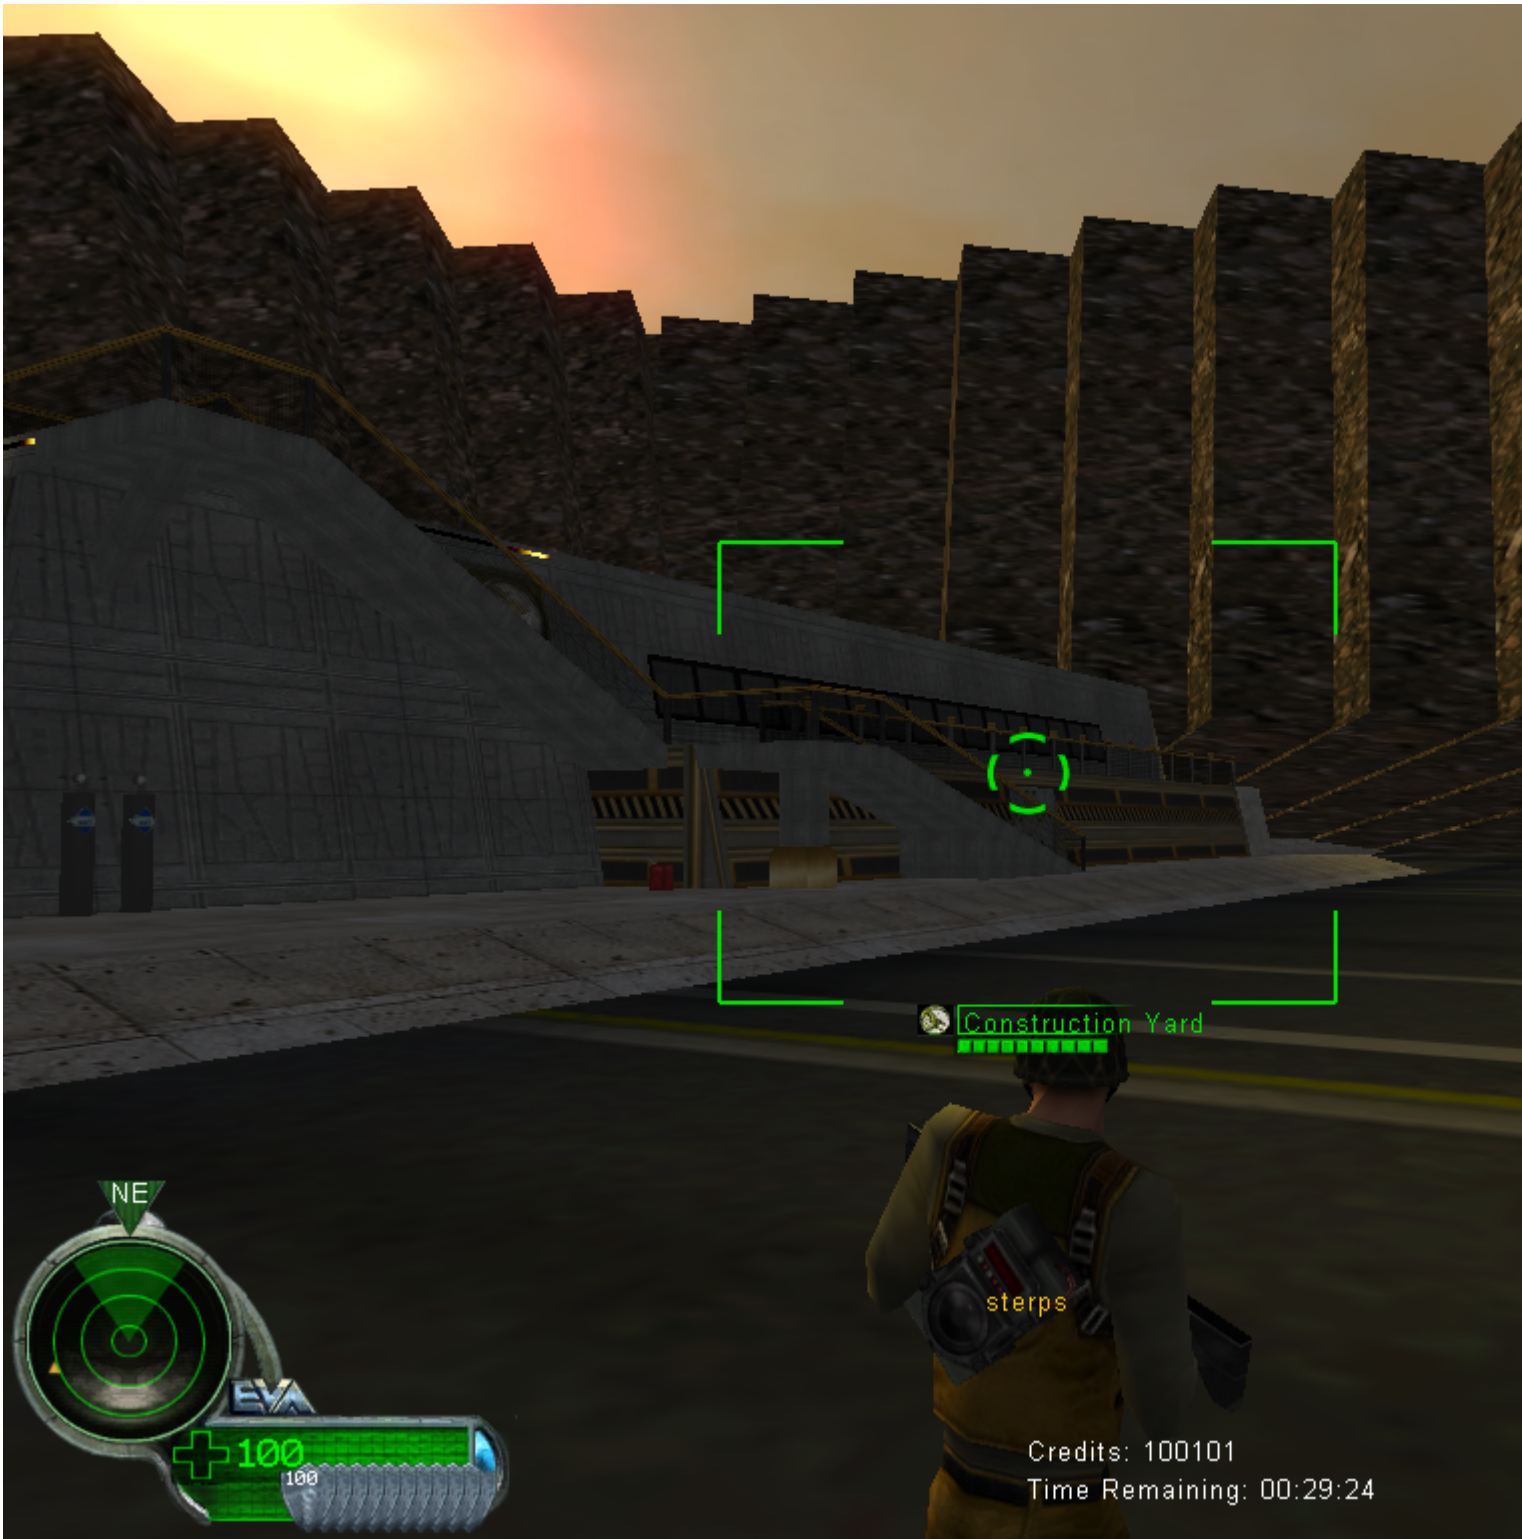


Subject: Re: C&C Epocilation Release!

Posted by [sterps](#) on Tue, 25 Sep 2007 00:49:31 GMT

[View Forum Message](#) <> [Reply to Message](#)

um for some reason the map doesnt work for me. In both bases you walk out and your surrounded by what appears to many giant cubes, there is no escaping your base.

File Attachments

1) [ScreenShot06.png](#), downloaded 157 times

2) [ScreenShot07.png](#), downloaded 144 times