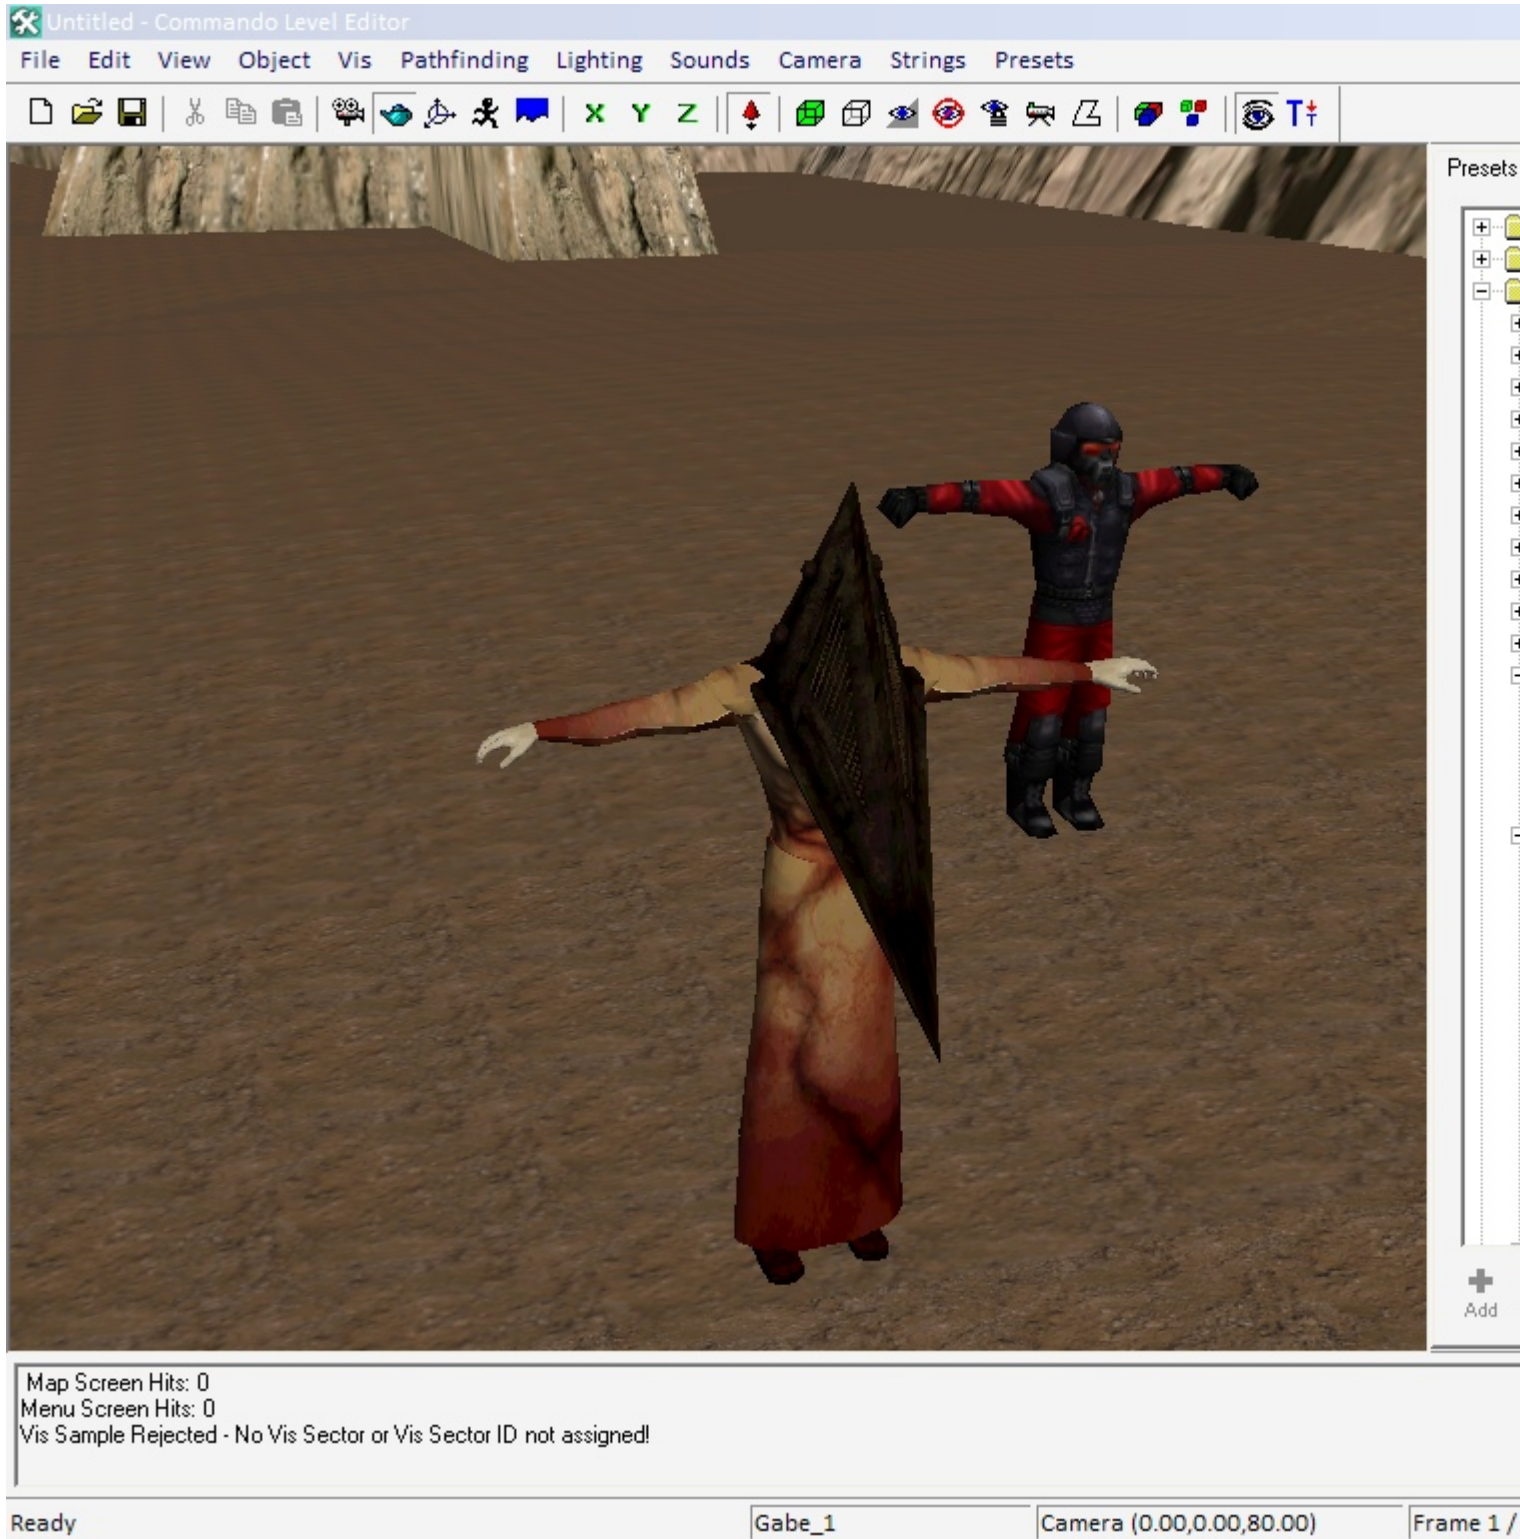


Subject: Character Mod

Posted by [Slayer9x9](#) on Fri, 03 Aug 2007 16:30:36 GMT

[View Forum Message](#) <> [Reply to Message](#)

After a long period of time experimenting, downloading, etc...

I finally created a character for Renegade!

For those of you who have played Silent Hill 2, you'll know who this is.

It Pyramid Head!

Everything seems to work well, except for its head...

Like the other characters in Renegade, P-Head's top part of his head turns, disorienting the large helmet he has on...

Well anyway, here are some pics:

File Attachments

1) [Untitled0-19-3-43.jpg](#), downloaded 824 times

2) [Untitled0-19-16-39.jpg](#), downloaded 821 times

3) [Untitled0-19-16-43.jpg](#), downloaded 810 times

4) [Untitled0-19-17-34.jpg](#), downloaded 829 times