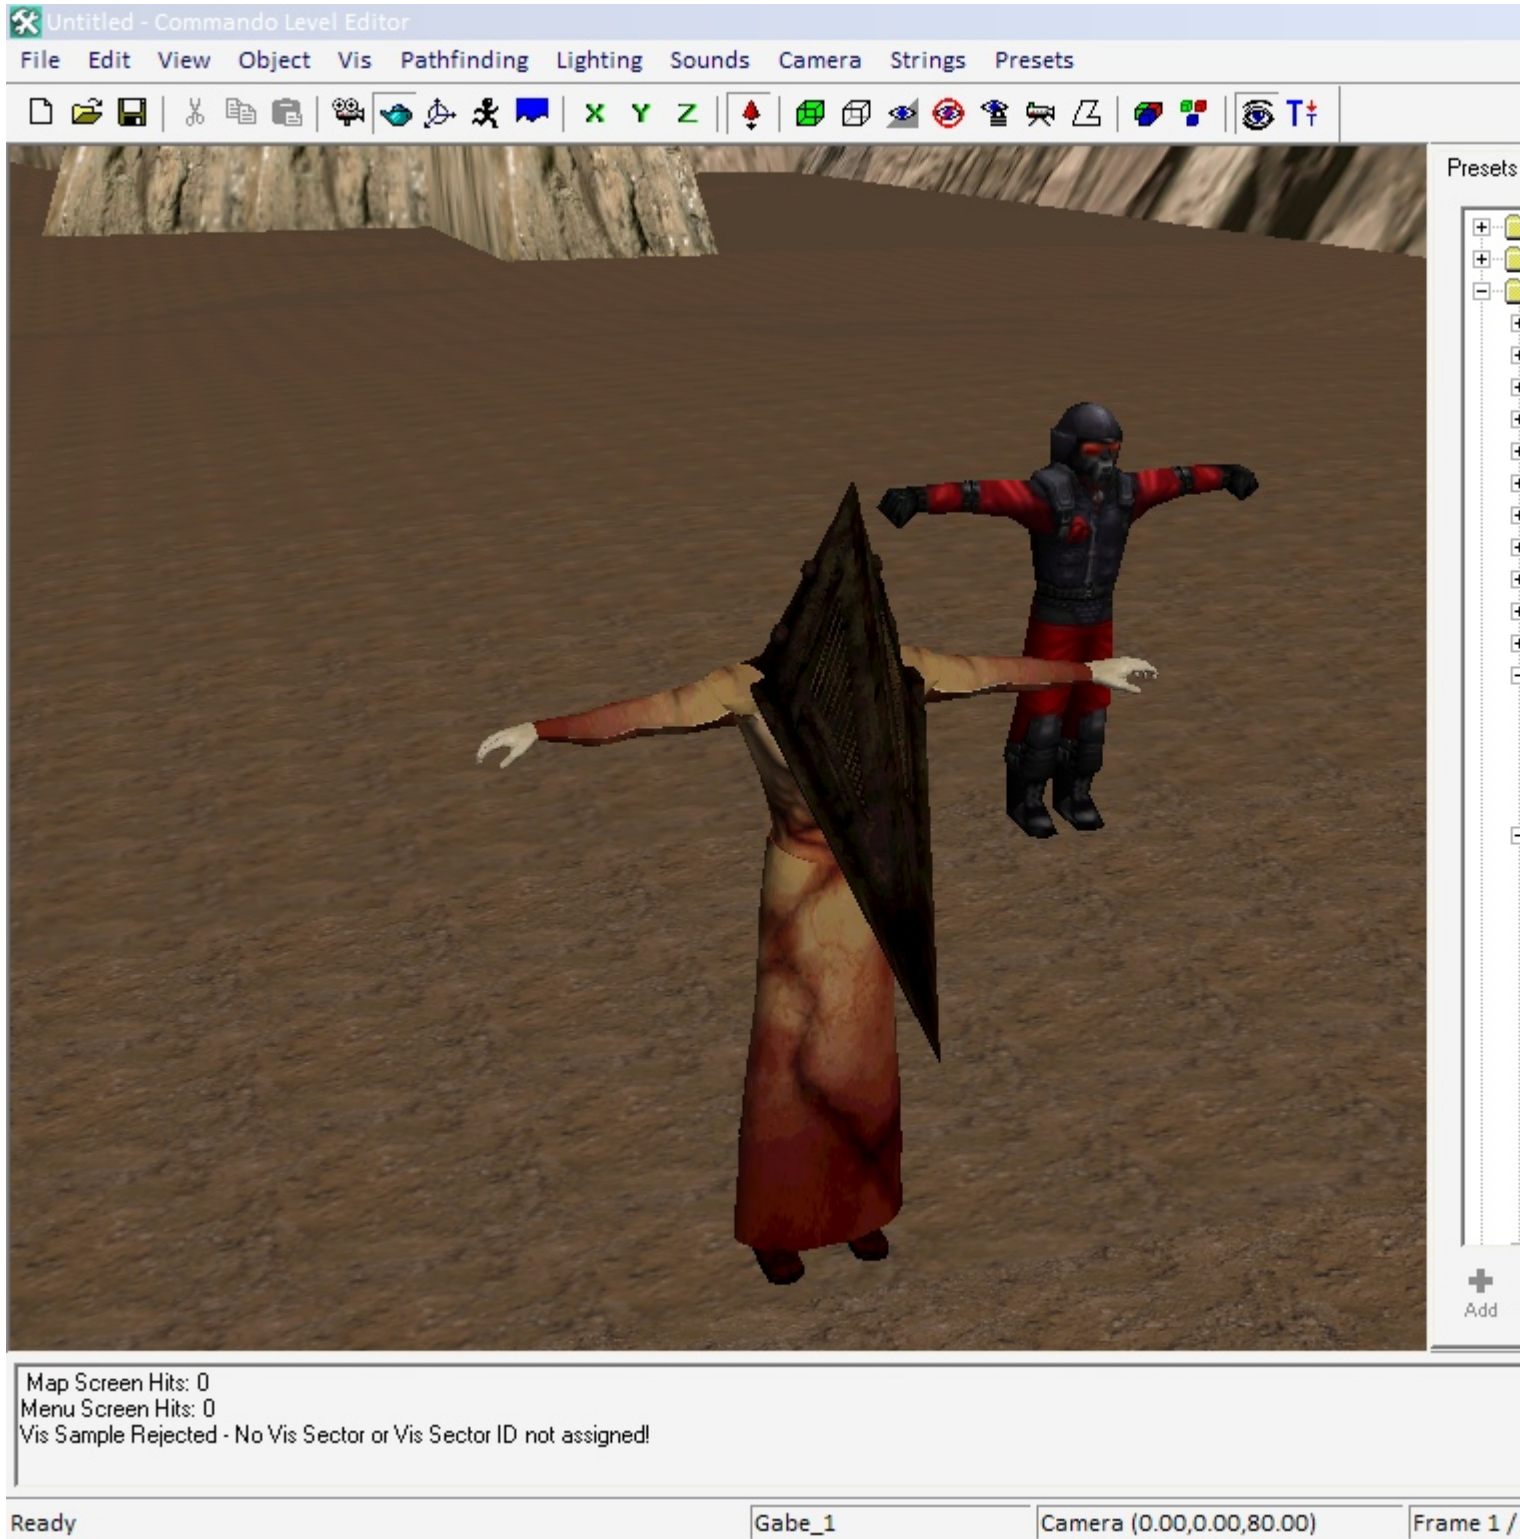


Subject: Character Mod

Posted by [Slayer9x9](#) on Fri, 03 Aug 2007 16:30:36 GMT

[View Forum Message](#) <> [Reply to Message](#)

After a long period of time experimenting, downloading, etc...

I finally created a character for Renegade!

For those of you who have played Silent Hill 2, you'll know who this is.

It Pyramid Head!

Everything seems to work well, except for its head...

Like the other characters in Renegade, P-Head's top part of his head turns, disorienting the large helmet he has on...

Well anyway, here are some pics:

File Attachments

1) [Untitled0-19-3-43.jpg](#), downloaded 266 times

2) [Untitled0-19-16-39.jpg](#), downloaded 269 times

3) [Untitled0-19-16-43.jpg](#), downloaded 265 times

4) [Untitled0-19-17-34.jpg](#), downloaded 264 times