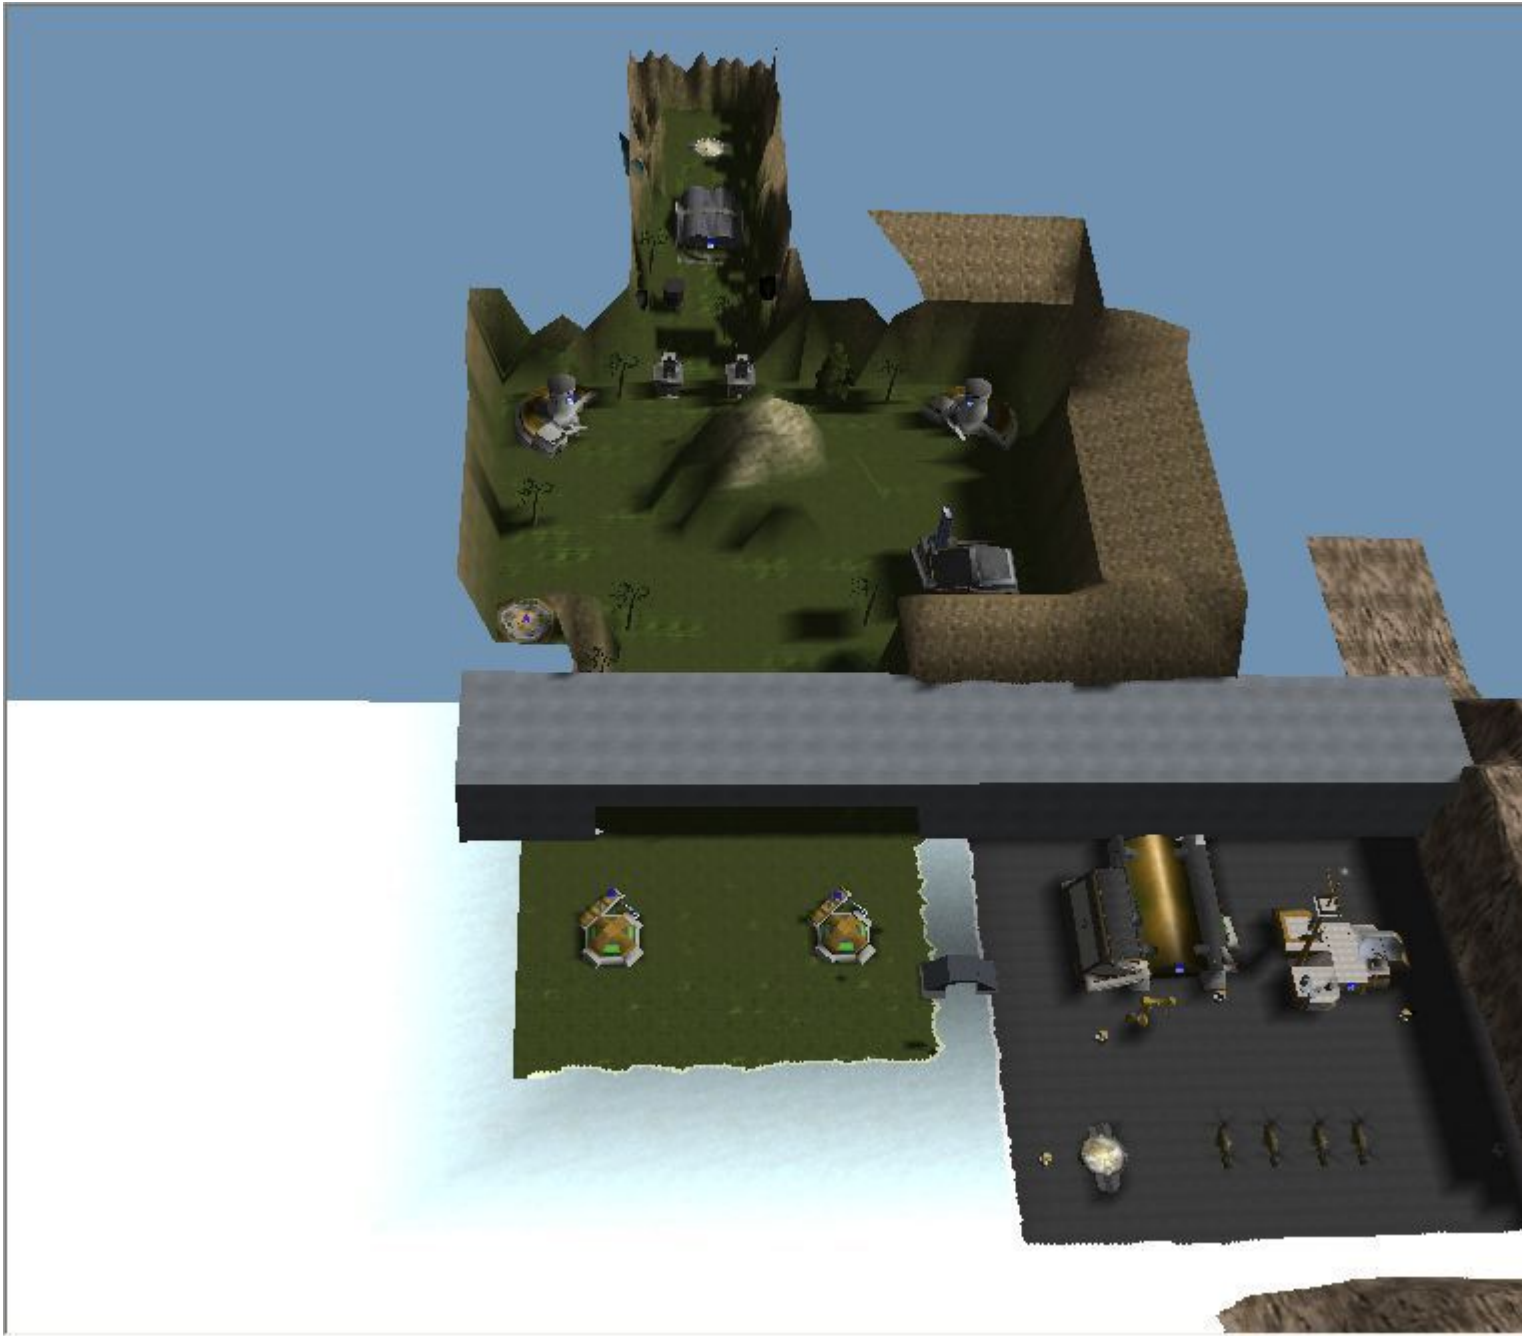

Subject: New Map I'm making
Posted by [LR01](#) on Fri, 07 Jul 2006 16:54:14 GMT
[View Forum Message](#) <> [Reply to Message](#)

I'm working on it, as you can see the hills aren't finished.
And the little bridge between the silos and the conyard is a temp thingy.

Well, what do you think of it?

File Attachments

1) [Map01.jpg](#), downloaded 644 times

2) [Map02.jpg](#), downloaded 642 times

3) [Map03.jpg](#), downloaded 639 times

4) [Map04.jpg](#), downloaded 622 times