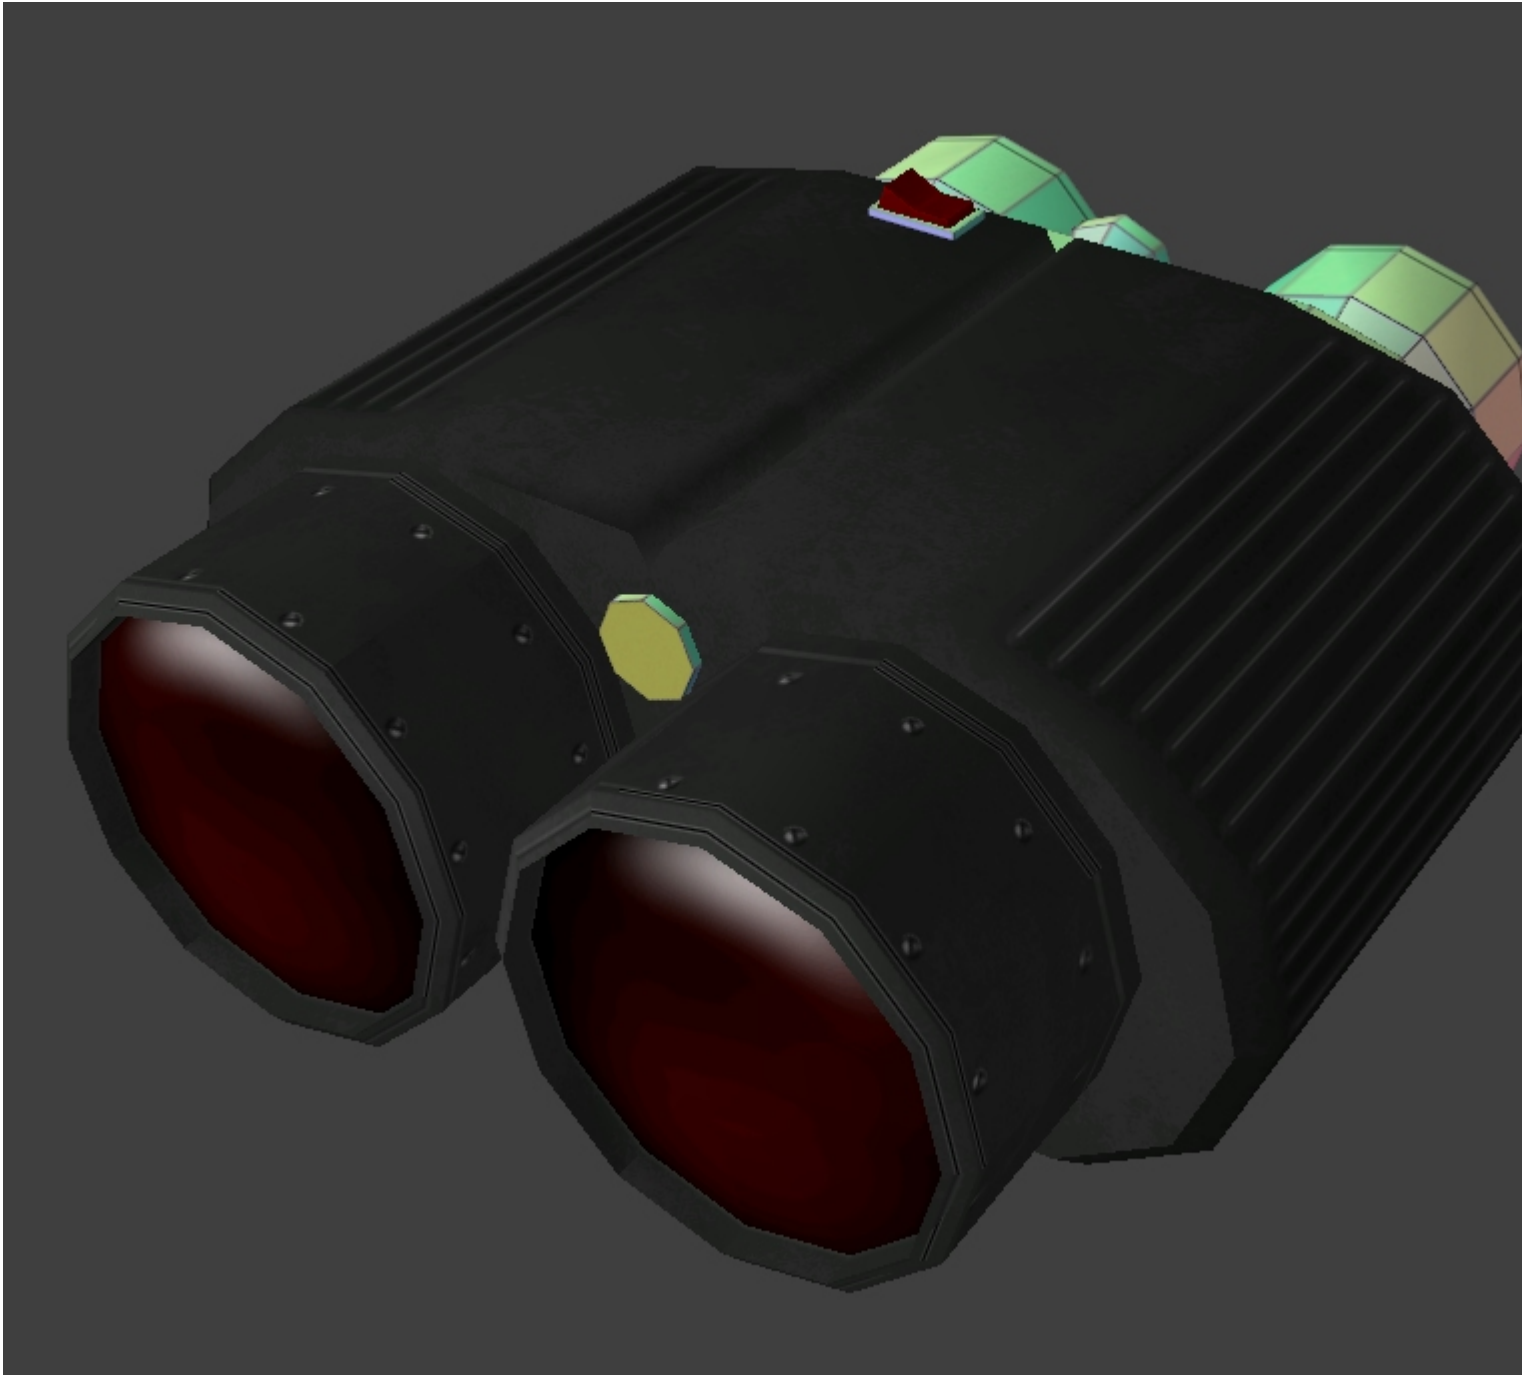

Subject: CnC Reborn : Nod Bino
Posted by [Renardin6](#) on Fri, 13 Jan 2006 02:10:15 GMT
[View Forum Message](#) <> [Reply to Message](#)

I will post work in progress for this model.
Consider it final once I say it is. Before that, just have a look.

1) [bino.jpg](#), downloaded 319 times

2) [nodbinowip.jpg](#), downloaded 282 times