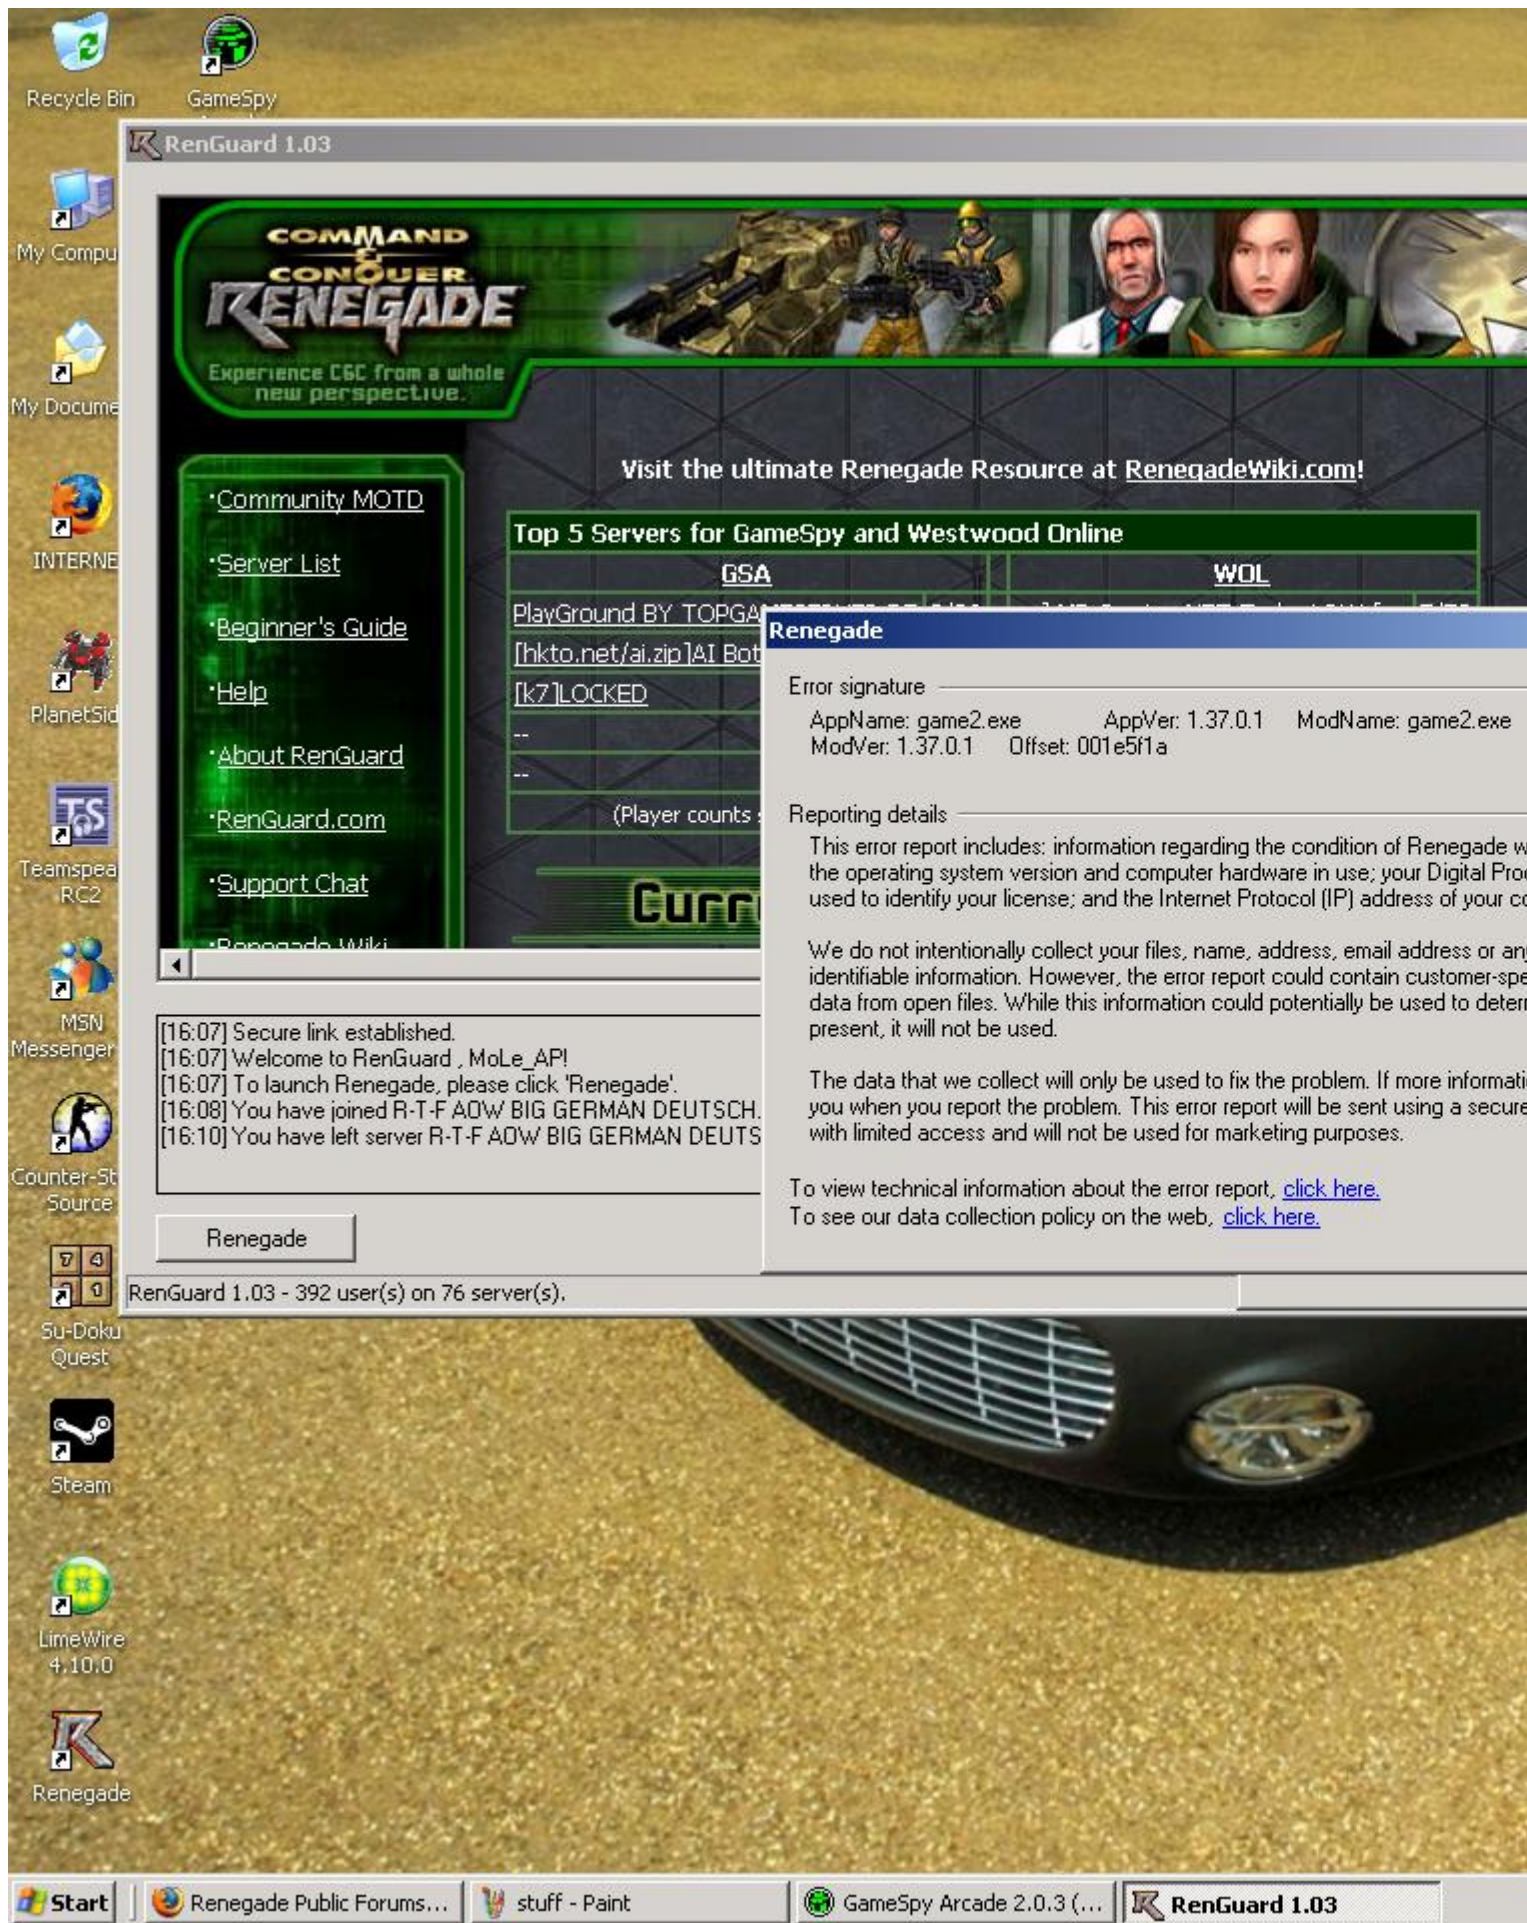

Send Error Report

Start

Renegade Public Forums...

untitled - Paint

GameSpy Arcade 2.0.3 (...)

RenGuard 1.03

2) [stuff1.JPG](#), downloaded 664 times

RenGuard 1.03