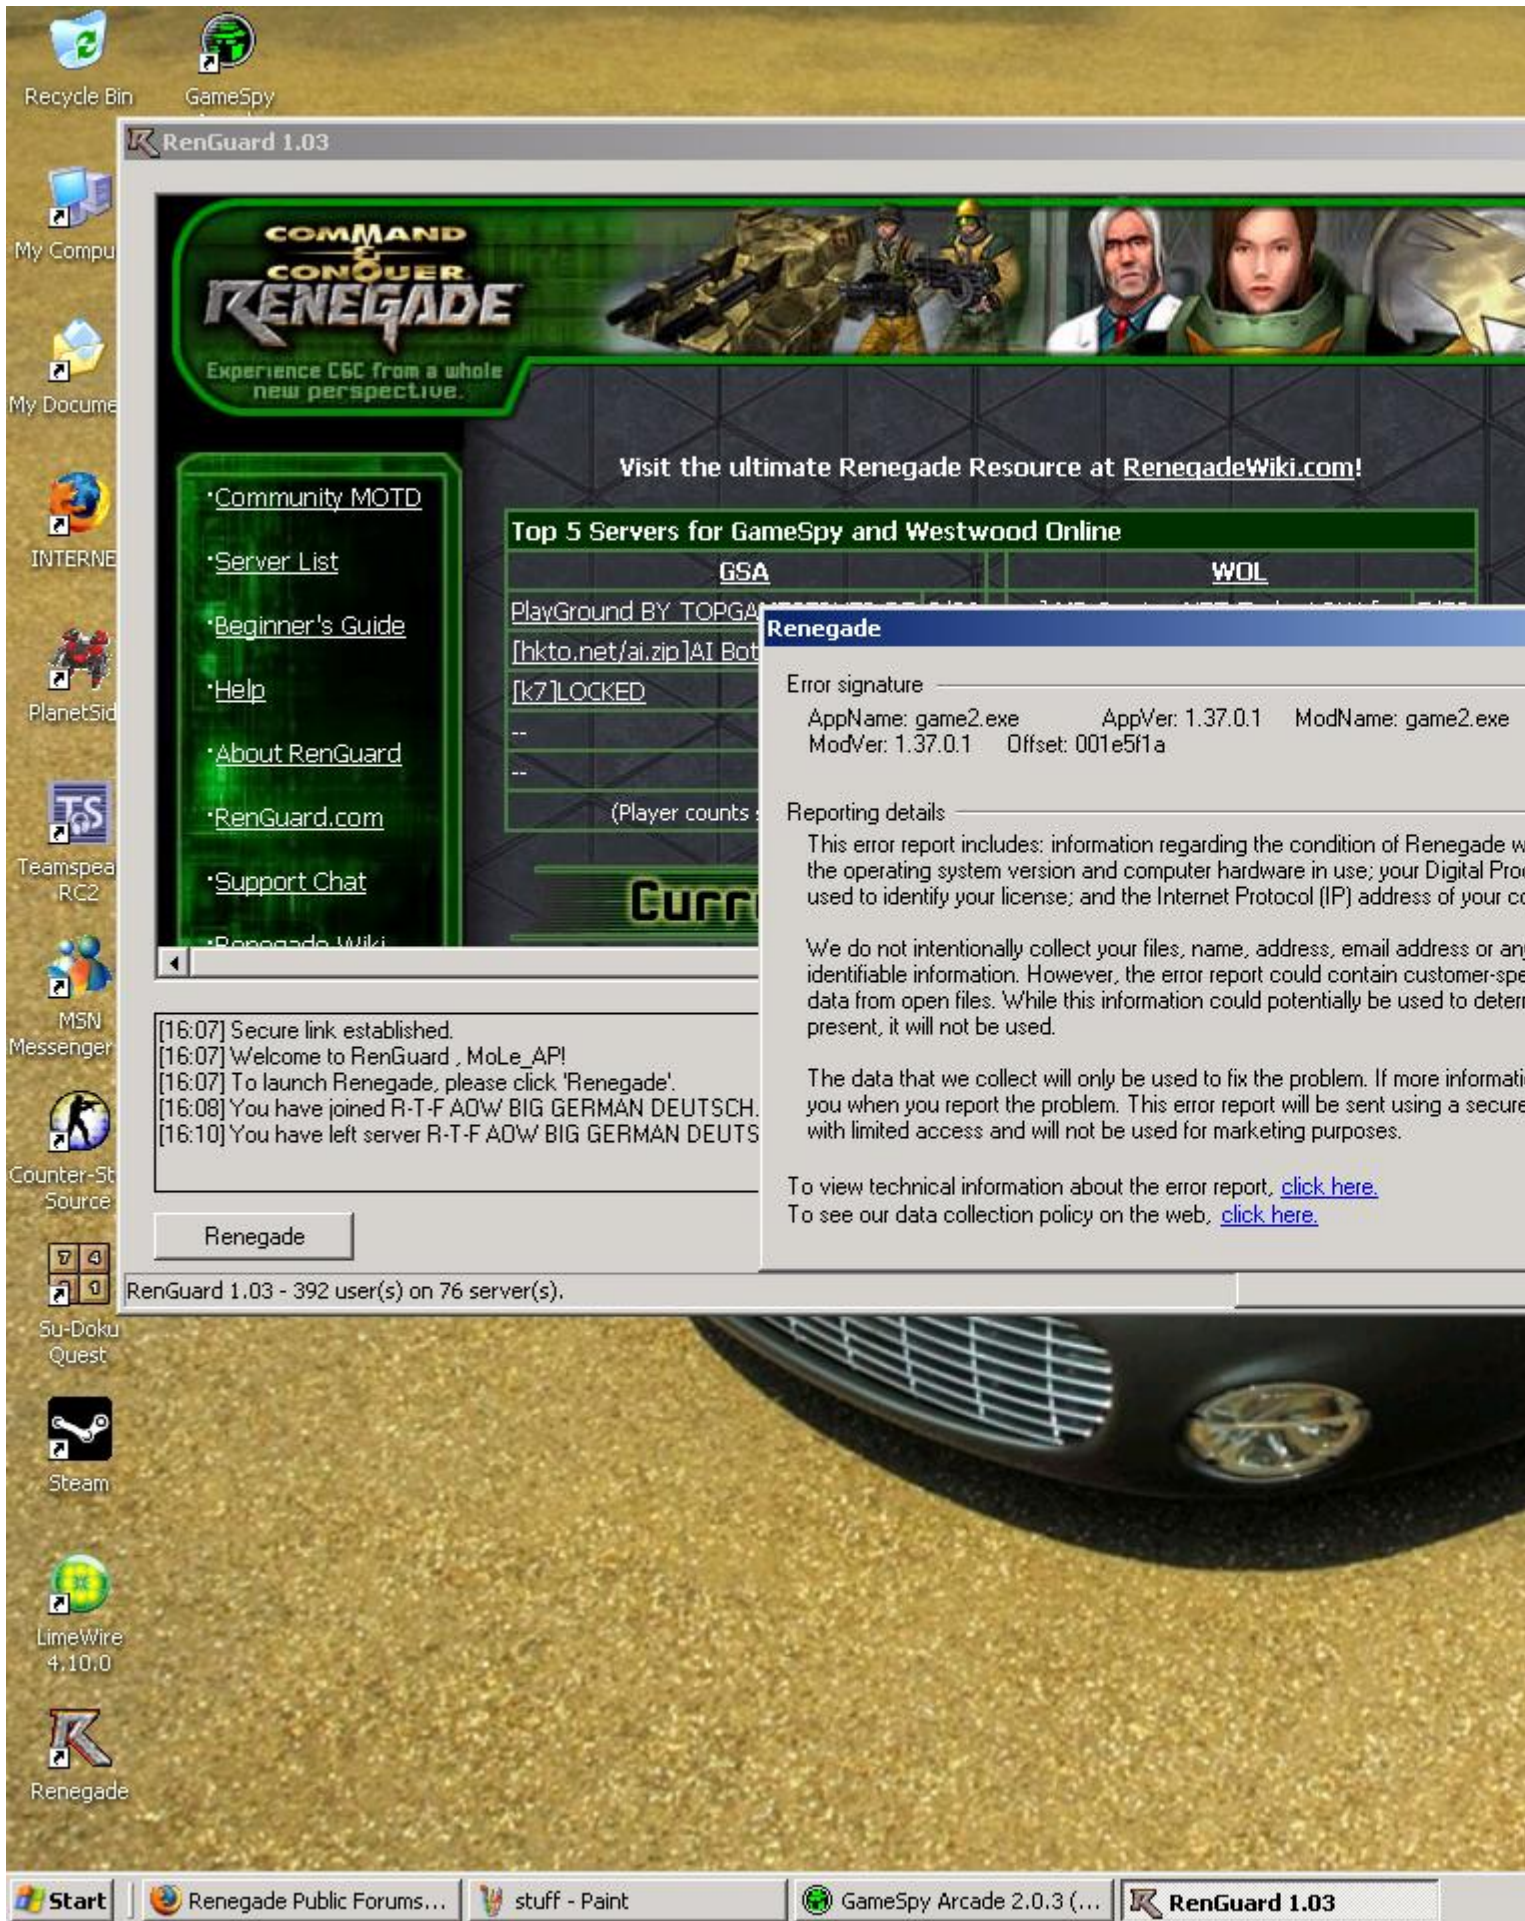

RenGuard 1.03

COMMAND & CONQUER RENEGADE

Experience C&C from a whole new perspective.