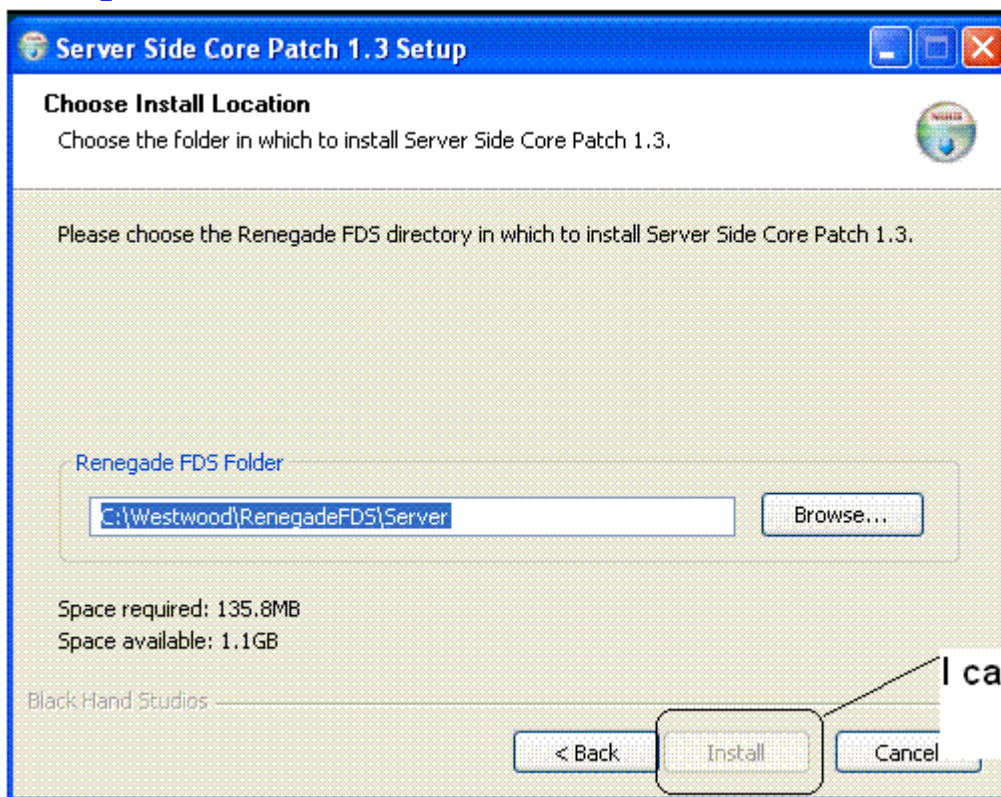

Subject: Install Issue

Posted by [Techson](#) on Wed, 05 Oct 2005 00:21:12 GMT

[View Forum Message](#) <> [Reply to Message](#)

When I go to install the server side core patch 1.3 I can't its blanked out.

File Attachments

---

1) [cp.GIF](#), downloaded 229 times

I can not click it.