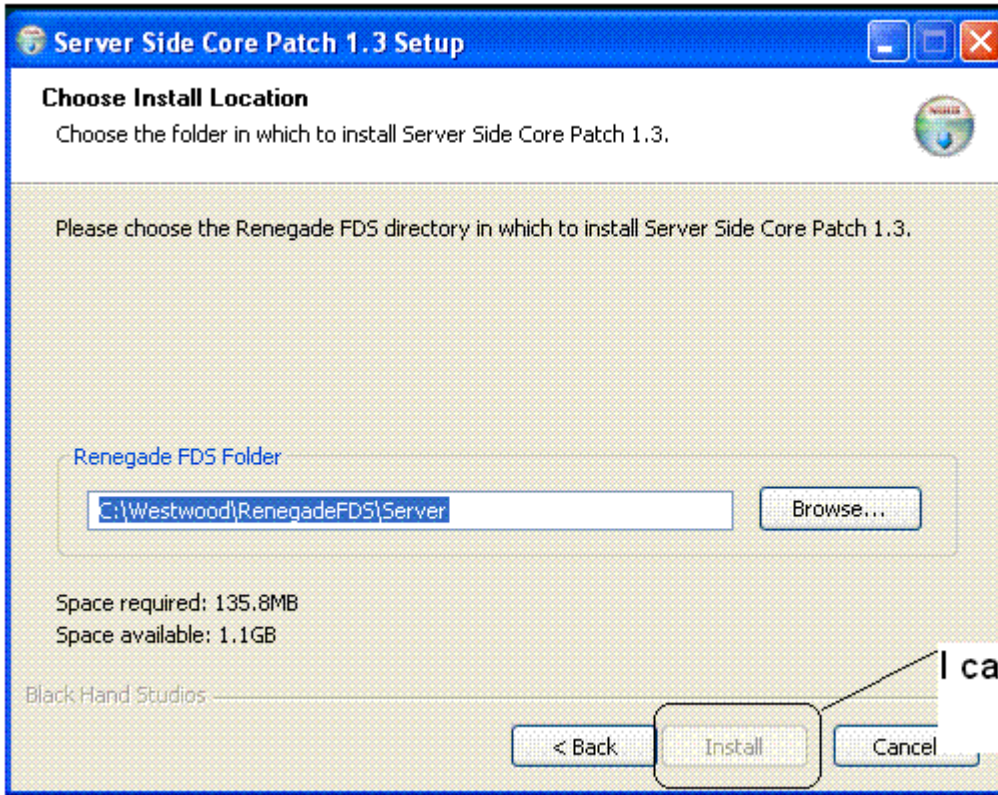

Subject: Install Issue

Posted by [Techson](#) on Wed, 05 Oct 2005 00:21:12 GMT

[View Forum Message](#) <> [Reply to Message](#)

When I go to install the server side core patch 1.3 I can't its blanked out.

File Attachments

---

1) [cp.GIF](#), downloaded 618 times

I can not click it.