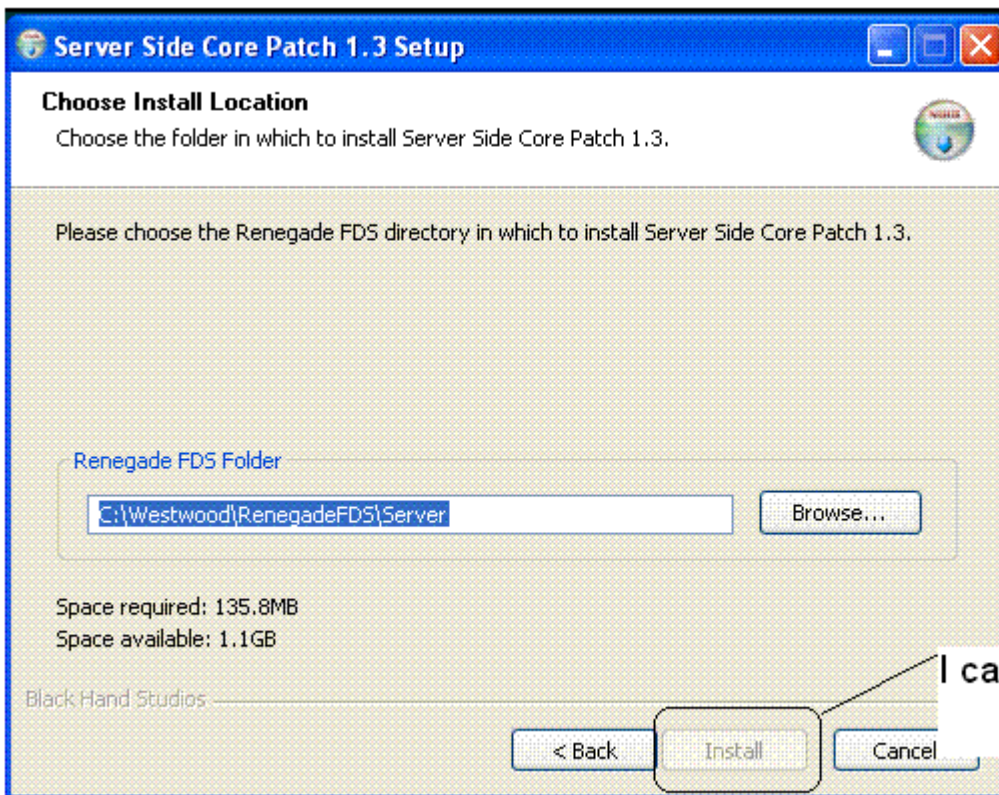

Subject: Install Issue

Posted by [Techson](#) on Wed, 05 Oct 2005 00:21:12 GMT

[View Forum Message](#) <> [Reply to Message](#)

When I go to install the server side core patch 1.3 I can't its blanked out.

File Attachments

---

1) [cp.GIF](#), downloaded 617 times

I can not click it.